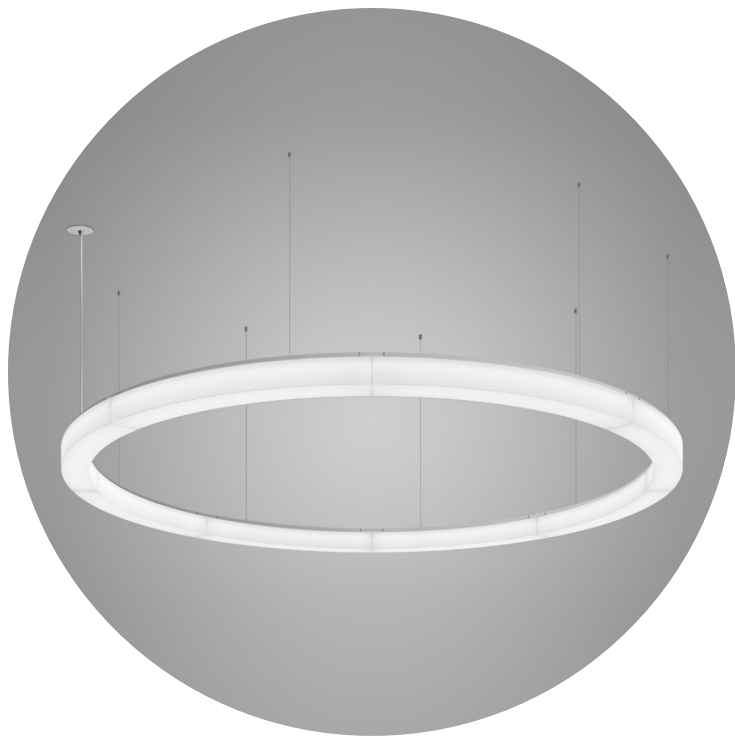

PENDANTS

- Go big with these epic sizes
- Just one power drop!

Catalog ID	Size	Wattage	Delivered Lumens
AIP12185	144"	254 508	25,949 51,897
AIP12186	196"	339 677	34,632 69,162
AIP12187	240"	423 847	43,214 86,530