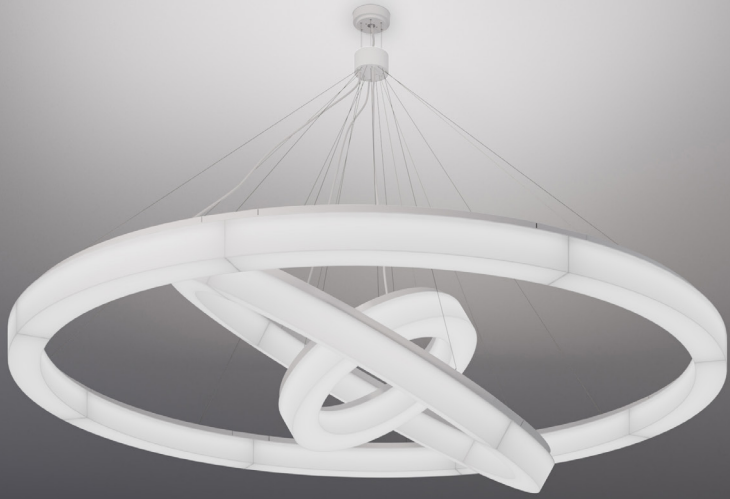

# ARCHITECTURAL + PERFORMANCE

A cornerstone of our luminous forms collection, Novato Ring is renowned for its uniform, three-sided illumination, versatility, and high performance. With efficacy over 100 lumens per watt delivered, it can often be the only light source needed in a space, providing both the aesthetics and the performance you require.

# NOVATO TIERS

- Effortlessly create a dramatic centerpiece
- Combine rings into a unified design element
- Choose any number of tiers, sizes, and configurations

3-tier

4-tier

5-tier

EMBASSY TOWERS  
OMAHA, NE

# INTERLOCKING RINGS

- Get a special look by creating your own unique configuration
- Interlock two or even three rings!
- Choose any combination of sizes\*

*\*One ring must be 6' or larger.*

STANLEY SECURITY HEADQUARTERS  
INDIANAPOLIS, IN

# NOVATO ORBIT

- Combines 36", 72", and 120" rings into a unified design element
- Creates the illusion of movement and fluidity of light
- Field adjustable cables provide the flexibility to change ring positioning to best suit your design