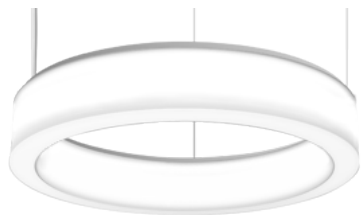

OPTIONS TO COMPLIMENT ANY DECOR

5" x 5" luminous cross-section