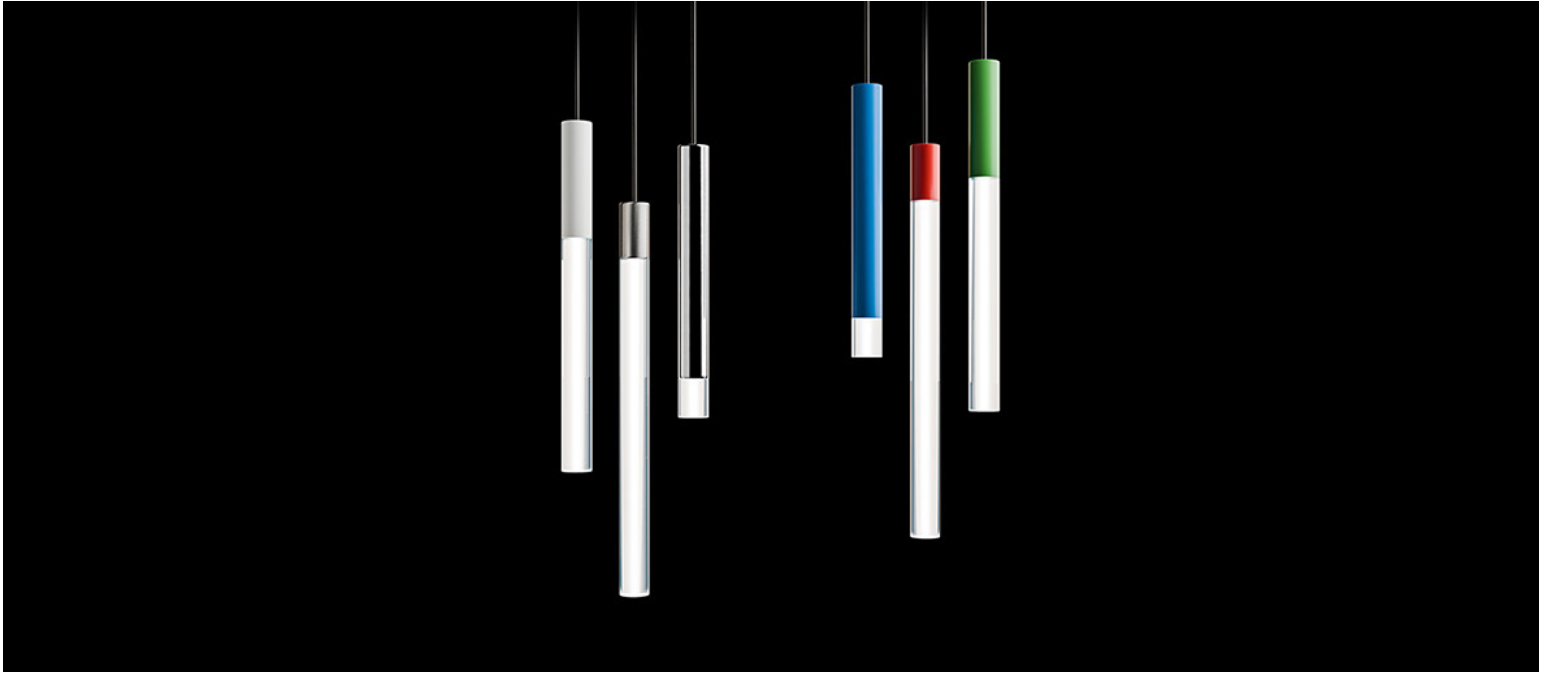

**SPI** LIGHTING

# PAVO SLEEK

UNRIVALED VERSATILITY. FORMAL TO FUN.

5 HOUSING LENGTHS | 5 LENS LENGTHS | 25+ FINISHES

# THE BASICS

- Fixtures** single, 3-cluster, 5-cluster-, 7-cluster
- Housing Lengths** 4", 6", 12", 18", 24"
- Lens Lengths** 2", 6", 12", 18", 24"
- Lens Materials** Clear acrylic, Matte acrylic
- Efficacy** 89 lm/w
- Diameter** 1.5"
- CRI** 80+, 90+
- Finishes** **NEW!** Polished Aluminum  
Brushed Aluminum  
26 Powder Coat Colors