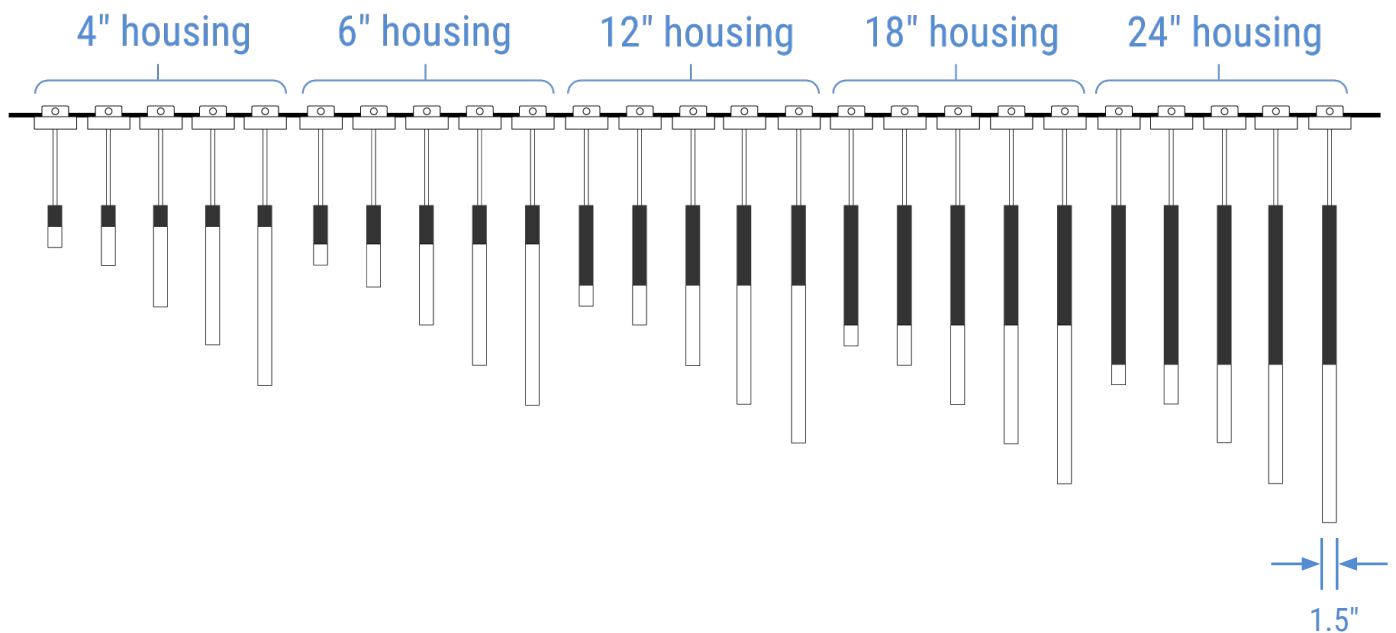

# PAVO SLEEK

UNRIVALED VERSATILITY. FORMAL TO FUN.

5 HOUSING LENGTHS | 5 LENS LENGTHS | 25+ FINISHES

# THE BASICS

- Fixtures** single, 3-cluster, 5-cluster-, 7-cluster
- Housing Lengths** 4", 6", 12", 18", 24"
- Lens Lengths** 2", 6", 12", 18", 24"
- Lens Materials** Clear acrylic, Matte acrylic
- Efficacy** 89 lm/w
- Diameter** 1.5"
- CRI** 80+, 90+
- Finishes** **NEW!** Polished Aluminum  
Brushed Aluminum  
26 Powder Coat Colors

LUMEN DATA TABLE

fixture	single SIP12387	3-cluster SIP12388	5-cluster SIP12389	7-cluster SIP12390
wattage	8	24	40	56
delivered lumens	488	1,464	2,440	3,461
efficacy	61 lm/W			

Lumen data estimated, IES files and photometric testing forthcoming.