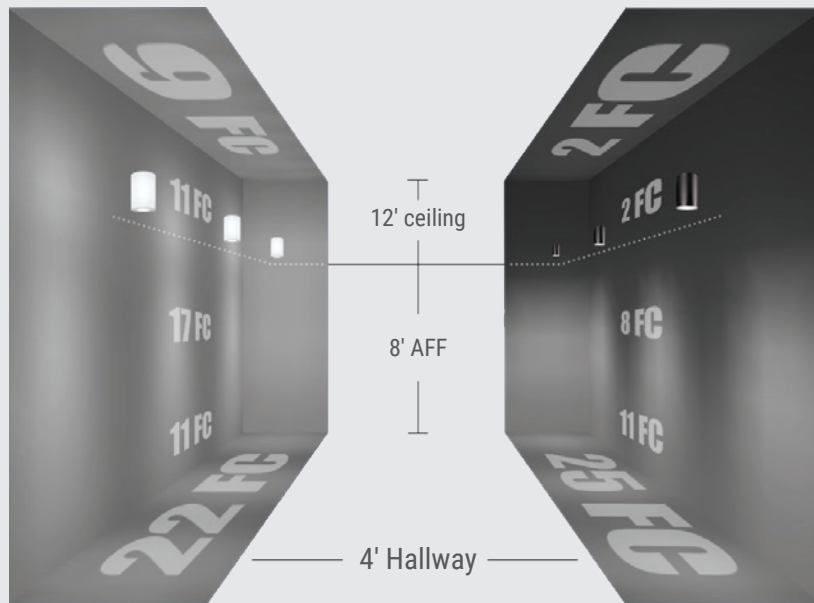

Vallejo's luminous body brightens walls and ceilings while delivering comparable luminance levels on the floor. It's a great choice when you want to increase the feeling of spaciousness or highlight finished ceilings and walls.

VALLEJO LC

9W main body

14W 55° downlight

Fixture spacing: 8'

Wall: 1.41 avg./min.

TRADITIONAL SOLID CYLINDER

15W 60° downlight

Fixture spacing: 8'

Wall: 7.25 avg./min.