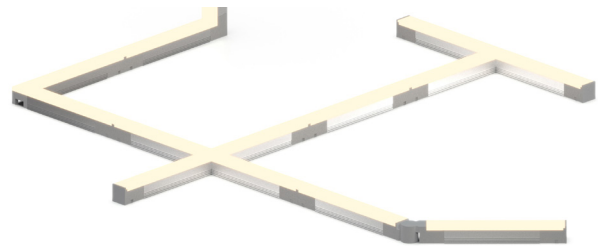

PRODUCTS

1.

3.

2.

4.

1. SSL (Solid State Luminaires)

introduces the Slim-Line series of indoor cylinders. The cylinder family features 1.5- and 2-in. diameter offerings without visible seams or fasteners. It also features cord- and surface-mounted options with lightweight materials to be installed in dry or damp locations. The addition of multiple glow rings and baffle options provide variety to match the product with the designer's vision.

www.solidstateluminaires.com

2. Amerlux announces Solace, the shallow spec-grade plenum downlight. The Solace downlight family includes a sub-3-in. aperture with round and square die-cast aperture trims and

flexibility as a downlight in opened or lensed, pinhole, adjustable options and as a lensed wall wash for gyp, grid and millwork ceilings.

www.amerlux.com

3. SPI Lighting announces Novato 2-in. Lines + Arcs, a modular system of luminous lines that allows for continuous illumination without gaps. Luminous on three sides, the Novato 2-in. broadens the distribution of light (70% direct and 30% indirect), increasing perceived brightness. It also features an output of up to 1,135 lumens per ft.

www.spilighting.com

4. Tivoli Lighting introduces the LINElight series to achieve a seamless connection between fixtures. Available in 2700K, 3000K, 3500K and 4000K color temperatures with a 120-deg beam angle, LINElight has a slim profile. The series comes in 6-, 24- and 36-in. lengths. A joint quick-connect can snap two LINElight fixtures into place, while magnetic mounting allows fast installation on metal surfaces or other surfaces using an optional clip, depending on the application.