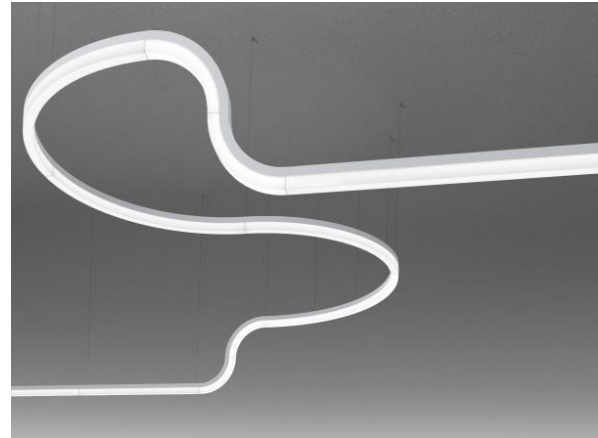

PRODUCTS

1.

3.

2.

4.

1. SSL (Solid State Luminaires)

introduces the Slim-Line series of indoor cylinders. The cylinder family features 1.5- and 2-in. diameter offerings without visible seams or fasteners. It also features cord- and surface-mounted options with lightweight materials to be installed in dry or damp locations. The addition of multiple glow rings and baffle options provide variety to match the product with the designer's vision.

flexibility as a downlight in opened or lensed, pinhole, adjustable options and as a lensed wall wash for gyp, grid and millwork ceilings.

www.amerlux.com

3. SPI Lighting announces Novato 2-in. Lines + Arcs, a modular system of luminous lines that allows for continuous illumination without gaps. Luminous on three sides, the Novato 2-in. broadens the distribution of light (70% direct and 30% indirect), increasing perceived brightness. It also features an output of up to 1,135 lumens per ft.

www.spilighting.com

4. Tivoli Lighting introduces the LINElight series to achieve a seamless connection between fixtures. Available in 2700K, 3000K, 3500K and 4000K color temperatures with a 120-deg beam angle, LINElight has a slim profile. The series comes in 6-, 24- and 36-in. lengths. A joint quick-connect can snap two LINElight fixtures into place, while magnetic mounting allows fast installation on metal surfaces or other surfaces using an optional clip, depending on the application.