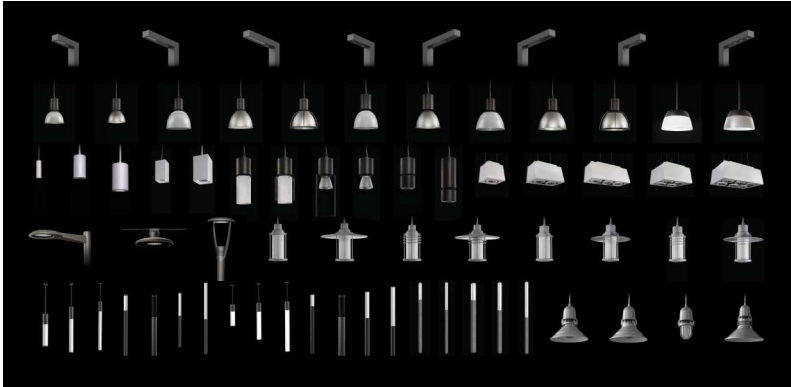

10.

10. Luminis announces that a wide range of its luminaires will now be offered with nLight AIR wireless lighting controls (Acuity). nLight simplifies design and installation by embedding sensors directly into luminaires and providing a seamless connection to the nLight network. The platform is designed to function as a stand-alone (one-room solution) or networked across an entire campus. www.luminis.com