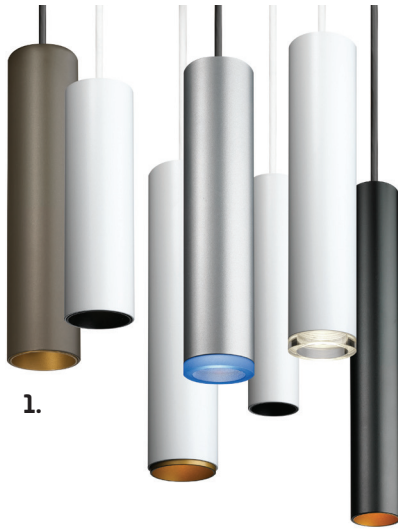

PRODUCTS

1.

3.

2.

4.

1. SSL (Solid State Luminaires)

introduces the Slim-Line series of indoor cylinders. The cylinder family features 1.5- and 2-in. diameter offerings without visible seams or fasteners. It also features cord- and surface-mounted options with lightweight materials to be installed in dry or damp locations. The addition of multiple glow rings and baffle options provide variety to match the product with the designer's vision.

flexibility as a downlight in opened or lensed, pinhole, adjustable options and as a lensed wall wash for gyp, grid and millwork ceilings.

www.amerlux.com

3. SPI Lighting announces Novato 2-in. Lines + Arcs, a modular system of luminous lines that allows for continuous illumination without gaps. Luminous on three sides, the Novato 2-in. broadens the distribution of light (70% direct and 30% indirect), increasing perceived brightness. It also features an output of up to 1,135 lumens per ft.

9. Lodes announces JIM, a system of suspension lamps with distinctive shapes and a versatile composition made to suit any interior. Suspended from a self-supporting cable running through a transparent tinted methacrylate hook, JIM offers a set of four metal shades with different shapes and diameters providing various aesthetics options and light output. A large dome shade (approximately 20 in.) is available as a single suspension lamp, while the three smaller geometric shades—cylinder, cone and bell—can be used either individually or in cluster compositions on canopies.
www.lodes.com