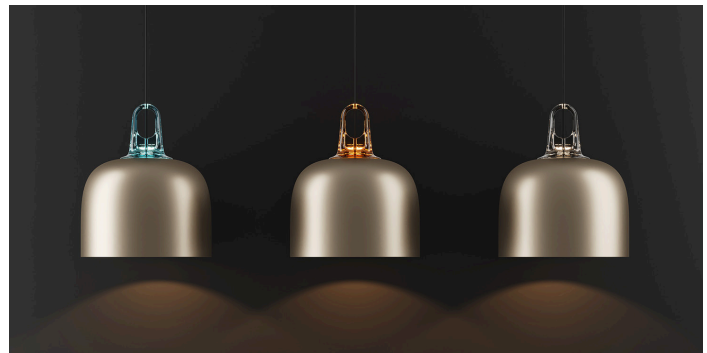

PRODUCTS

7. Schonbek introduces the Priscilla product line featuring three chandelier additions to Schonbek's Romantic Collection. The luminaires feature strands of pearls or crystals suspended between metal arms and the base of a slim bohemian crystal central column. Five finish options are available including white, gold, heirloom silver, antique silver and black. Pearl options include dark grey, white and bronze.
www.schonbek.com

8. Meyda Lighting unveils Maglia Semplice Chandel-Air, a custom fan integrated lighting fixture. The dual-function lighting/fan features a silver mica diffuser complemented with oil rubbed bronze finished hardware, a frame and decorative accents. Integrated LEDs illuminate the mica. Diffuser colors, metal finishes and fixture sizes can be customized by preference. The fixture is UL and cUL listed for damp and dry locations.
www.meyda.com

9. Lodes announces JIM, a system of suspension lamps with distinctive shapes and a versatile composition made to suit any interior. Suspended from a self-supporting cable running through a transparent tinted methacrylate hook, JIM offers a set of four metal shades with different shapes and diameters providing various aesthetics options and light output. A large dome shade (approximately 20 in.) is available as a single suspension lamp, while the three smaller geometric shades—cylinder, cone and bell—can be used either individually or in cluster compositions on canopies.
www.lodes.com

7.

8.

9.