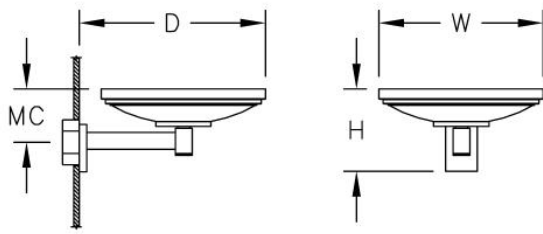

FEATURES & BENEFITS

- Spun metal trim ring adds high-quality, decorative element to fixture
- Hinge and latch assembly simplifies relamping by eliminating the need to remove and manage fixture bowl
- Handcrafted in USA

EMR

in damp locations; not recommended for exterior applications

DIMENSIONS

W	H	D	MC
14.7 in	7.2 in	16.7 in	4.7 in
37.3 cm	18.3 cm	42.4 cm	11.9 cm

Mounting Weight
Approximate: 25 lb (12 kg)

CONFIGURATOR

To configure your spec sheet online, go to www.spilighting.com/AIW8841. Not all options are available in all configurations; consult factory for details.