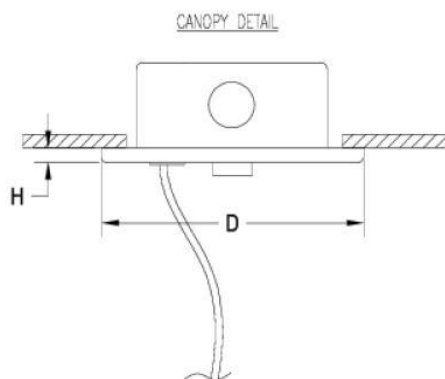

## DESCRIPTION

This power drop kit is specifically designed for the Novato 2" Lines + Arcs system. It includes a canopy and cord.

### FEATURES & BENEFITS

- One power drop required for every circuit

### SPECIFICATIONS

- **VOLTAGE:** 120-277V standard
- **POWER CORD:** White power cord supplied compatible with Novato 2" Lines + Arcs luminaires
- **FINISH:** Choose from 26 standard thermoset polyester powder coat paint colors or various metal finishes. RAL®, Pantone®, or custom finishes available upon request.
- **MOUNTING:** Mounts to a standard 4" octagonal junction box; aircraft ceiling coupler (supplied with Novato unit) can be connected to the power drop canopy to gain flexibility in mounting
- **APPROVALS:** ETL listed to UL standards (US & Canada) for use in damp locations; not recommended for exterior applications

## DIMENSIONS

H	D	OAH
0.3 in	5 in	48 in
0.8 cm	12.7 cm	121.9 cm

**Mounting Weight**  
Consult Factory.