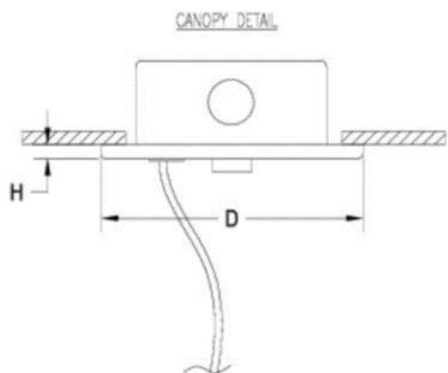

Zynn 2" Lines + Arcs

CPS12267 5.00 in

JOB NAME:

TYPE:

NOTES:

DESCRIPTION

This power drop kit is specifically designed for the Zynn 2" Lines + Arcs system. It includes a canopy and cord.

FEATURES & BENEFITS

- One power drop required for every circuit

SPECIFICATIONS

- VOLTAGE: 120-277V standard
- POWER CORD: White power cord supplied compatible with Zynn 2" Lines + Arcs luminaires
- FINISH: Choose from 26 standard thermoset polyester powder coat paint colors or various metal finishes. RAL®, Pantone®, or custom finishes available upon request.
- MOUNTING: Mounts to a standard 4" octagonal junction box; aircraft ceiling coupler (supplied with Zynn unit) can be connected to the power drop canopy to gain flexibility in mounting
- APPROVALS: ETL listed to UL standards (US & Canada) for use in damp locations; not recommended for exterior applications

DIMENSIONS

H	D	OAH
0.3 in	5 in	54 in
0.8 cm	12.7 cm	137.2 cm

Mounting Weight
Approximate: 10 lb (5 kg)

CONFIGURATOR

To configure your spec sheet online, go to www.spilighting.com/CPS12267. Not all options are available in all configurations; consult factory for details.