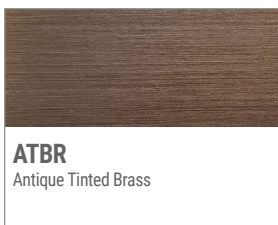

STANDARD PAINT FINISHES

Paint Colors

 PT01 RAL9003 Signal White (Gloss)	 PT51 Matte White (Textured)	 PT02 White (Textured)	 PT04 RAL9001 Cream (Textured)	 PT67 RAL7044 Silk Grey (Textured)
 PT53 RAL7035 Light Grey (Textured)	 PT54 RAL7037 Dusty Grey (Textured)	 PT55 RAL7012 Basalt Grey (Textured)	 PT56 RAL7016 Anthracite Grey (Textured)	 PT11 Black (Textured)
 PT57 RAL1015 Light Ivory (Textured)	 PT58 RAL8004 Copper Brown (Textured)	 PT59 RAL6021 Pale Green (Textured)	 PT60 RAL1019 Grey Beige (Textured)	 PT61 RAL7006 Beige Grey (Textured)
 PT62 RAL1003 Signal Yellow (Textured)	 PT63 RAL3001 Signal Red (Textured)	 PT64 RAL6001 Emerald Green (Textured)	 PT65 RAL5005 Signal Blue (Textured)	 PT66 RAL5003 Sapphire Blue (Textured)

Metallic Paint Colors

 PT22 Platinum (Metallic Gloss)	 PT48 Brass (Metallic Textured)	 PT28 Dark Stainless (Metallic Gloss)	 PT49 Bronze (Metallic Textured)	 PT32 Dark Bronze (Metallic Gloss)
 PT46 Aluminum (Metallic Textured)				

METAL & PLATED FINISHES

Aluminum

Brushed Brass

Polished Tinted Brass

Due to the handcrafted nature of our brass finishes and variations in the base metal, the actual appearance of ATBR and DTBR may vary.

Plated Steel

Polished Plated Brass

Patterned Stainless Steel

ACOUSTIC PANELS: STANDARD

ACOUSTIC PANELS: SPECIAL REQUEST

FABRIC FINISHES

STANDARD COLOR GELS

HAND PAINTED FINISHES

TRANSLUCENT DECORATIVE PANELS