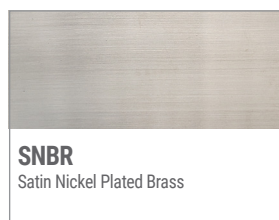

STANDARD PAINT FINISHES

Paint Colors

 PT01 RAL9003 Signal White (Gloss)	 PT51 Matte White (Textured)	 PT02 White (Textured)	 PT04 RAL9001 Cream (Textured)	 PT67 RAL7044 Silk Grey (Textured)
 PT53 RAL7035 Light Grey (Textured)	 PT54 RAL7037 Dusty Grey (Textured)	 PT55 RAL7012 Basalt Grey (Textured)	 PT56 RAL7016 Anthracite Grey (Textured)	 PT11 Black (Textured)
 PT57 RAL1015 Light Ivory (Textured)	 PT58 RAL8004 Copper Brown (Textured)	 PT59 RAL6021 Pale Green (Textured)	 PT60 RAL1019 Grey Beige (Textured)	 PT61 RAL7006 Beige Grey (Textured)
 PT62 RAL1003 Signal Yellow (Textured)	 PT63 RAL3001 Signal Red (Textured)	 PT64 RAL6001 Emerald Green (Textured)	 PT65 RAL5005 Signal Blue (Textured)	 PT66 RAL5003 Sapphire Blue (Textured)

Metallic Paint Colors

 PT22 Platinum (Metallic Gloss)	 PT48 Brass (Metallic Textured)	 PT28 Dark Stainless (Metallic Gloss)	 PT49 Bronze (Metallic Textured)	 PT32 Dark Bronze (Metallic Gloss)
 PT46 Aluminum (Metallic Textured)				

METAL & PLATED FINISHES

Aluminum

Brushed Brass

Polished Tinted Brass

Due to the handcrafted nature of our brass finishes and variations in the base metal, the actual appearance of ATBR and DTBR may vary.

Plated Steel

Polished Plated Brass

Patterned Stainless Steel

ACOUSTIC PANELS: STANDARD

ACOUSTIC PANELS: SPECIAL REQUEST

FABRIC FINISHES

STANDARD COLOR GELS

HAND PAINTED FINISHES

TRANSLUCENT DECORATIVE PANELS