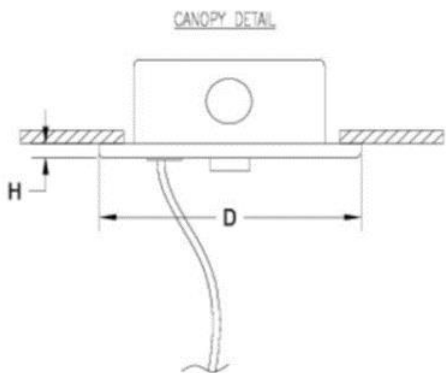

Zynn 2" Lines + Arcs

CPS12267 5.00 in

JOB NAME:
TYPE:
NOTES:

DESCRIPTION

This power drop kit is specifically designed for the Zynn 2" Lines + Arcs system. It includes a canopy and cord.

FEATURES & BENEFITS

- One power drop required for every circuit

SPECIFICATIONS

- VOLTAGE: 120-277V standard
- POWER CORD: White power cord supplied compatible with Zynn 2" Lines + Arcs luminaires
- FINISH: Choose from 26 standard thermoset polyester powder coat paint colors or various metal finishes. RAL®, Pantone®, or custom finishes available upon request.
- MOUNTING: Mounts to a standard 4" octagonal junction box; aircraft ceiling coupler (supplied with Zynn unit) can be connected to the power drop canopy to gain flexibility in mounting
- APPROVALS: ETL listed to UL standards (US & Canada) for use in damp locations; not recommended for exterior applications

DIMENSIONS

H	D	OAH
0.3 in	5 in	54 in
0.8 cm	12.7 cm	137.2 cm

Mounting Weight
Approximate: 10 lb (5 kg)

CONFIGURATOR

To configure your spec sheet online, go to www.spilighting.com/CPS12267. Not all options are available in all configurations; consult factory for details.