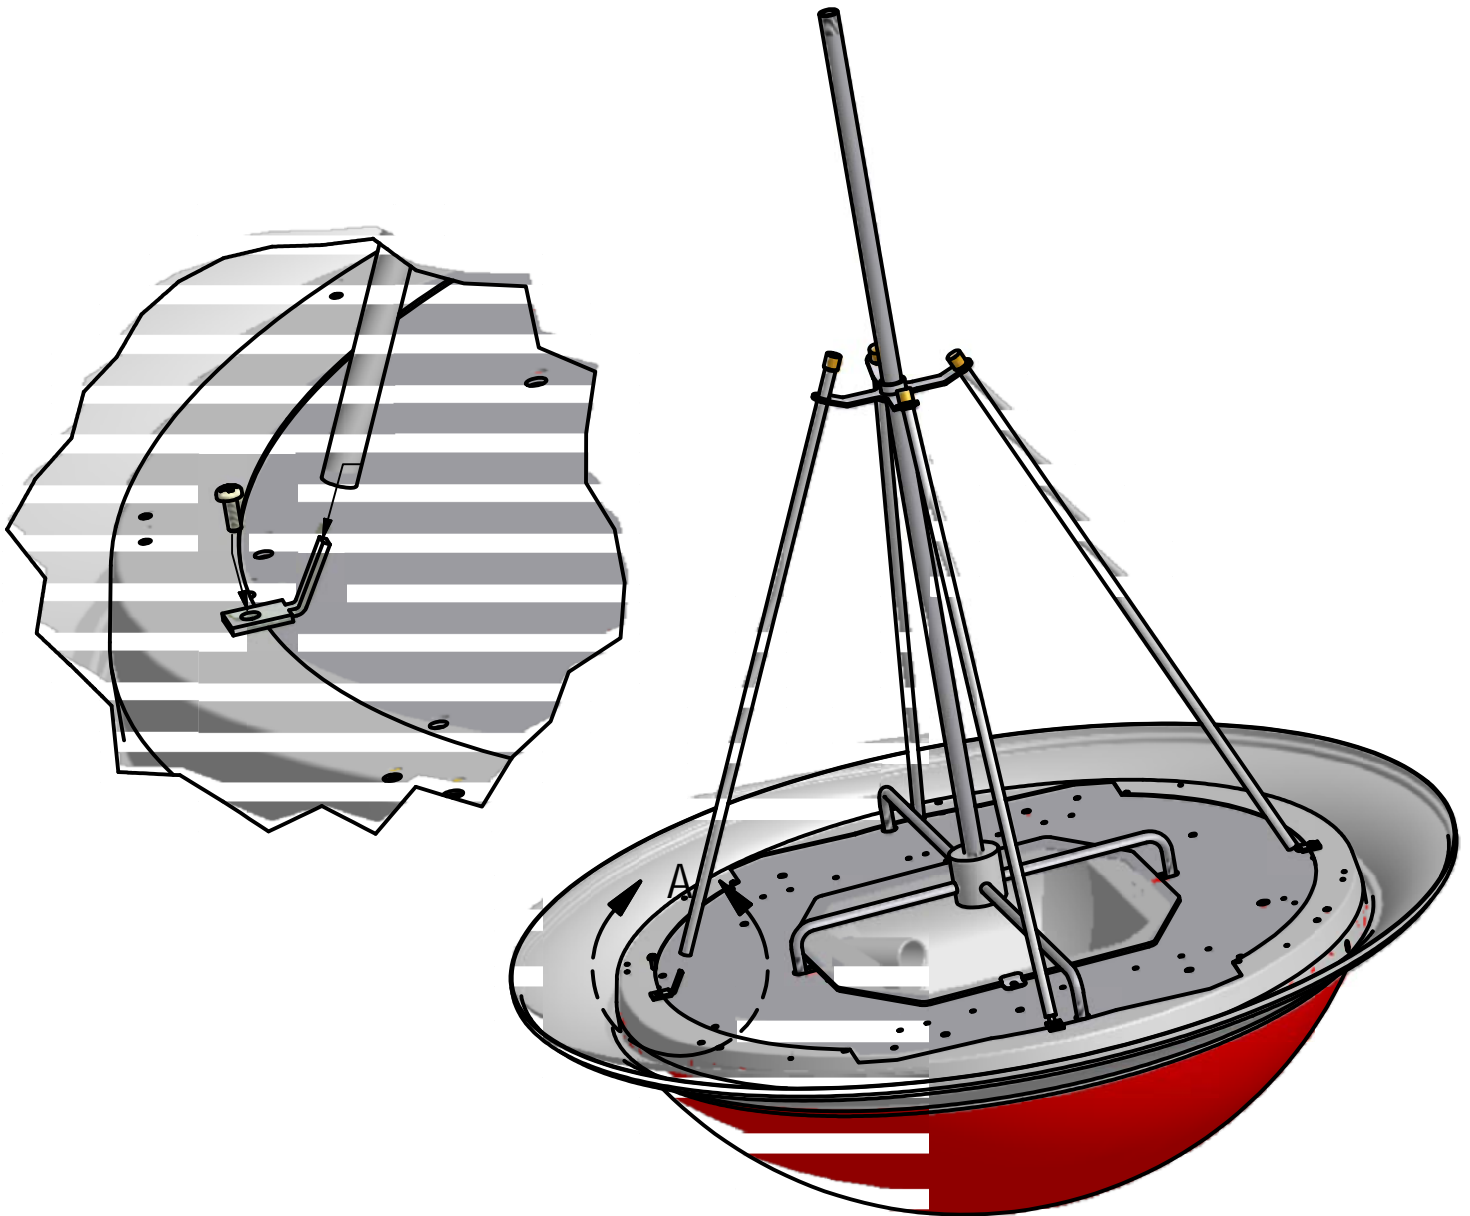

IMPORTANT SAFETY AND INSTALLATION INSTRUCTIONS

WARNING: Risk of fire and electrical shock. This product is to be installed by a qualified electrician only.

CAUTION: When using electrical equipment, basic safety precautions should always be followed including the following: Read all instructions carefully before installation and save

These instructions do not claim to cover all details or variations. When additional information is desired, please contact your SPI representative.

ANGLED MULTI STEM ACCESSORY

12/5/13
IS47455X