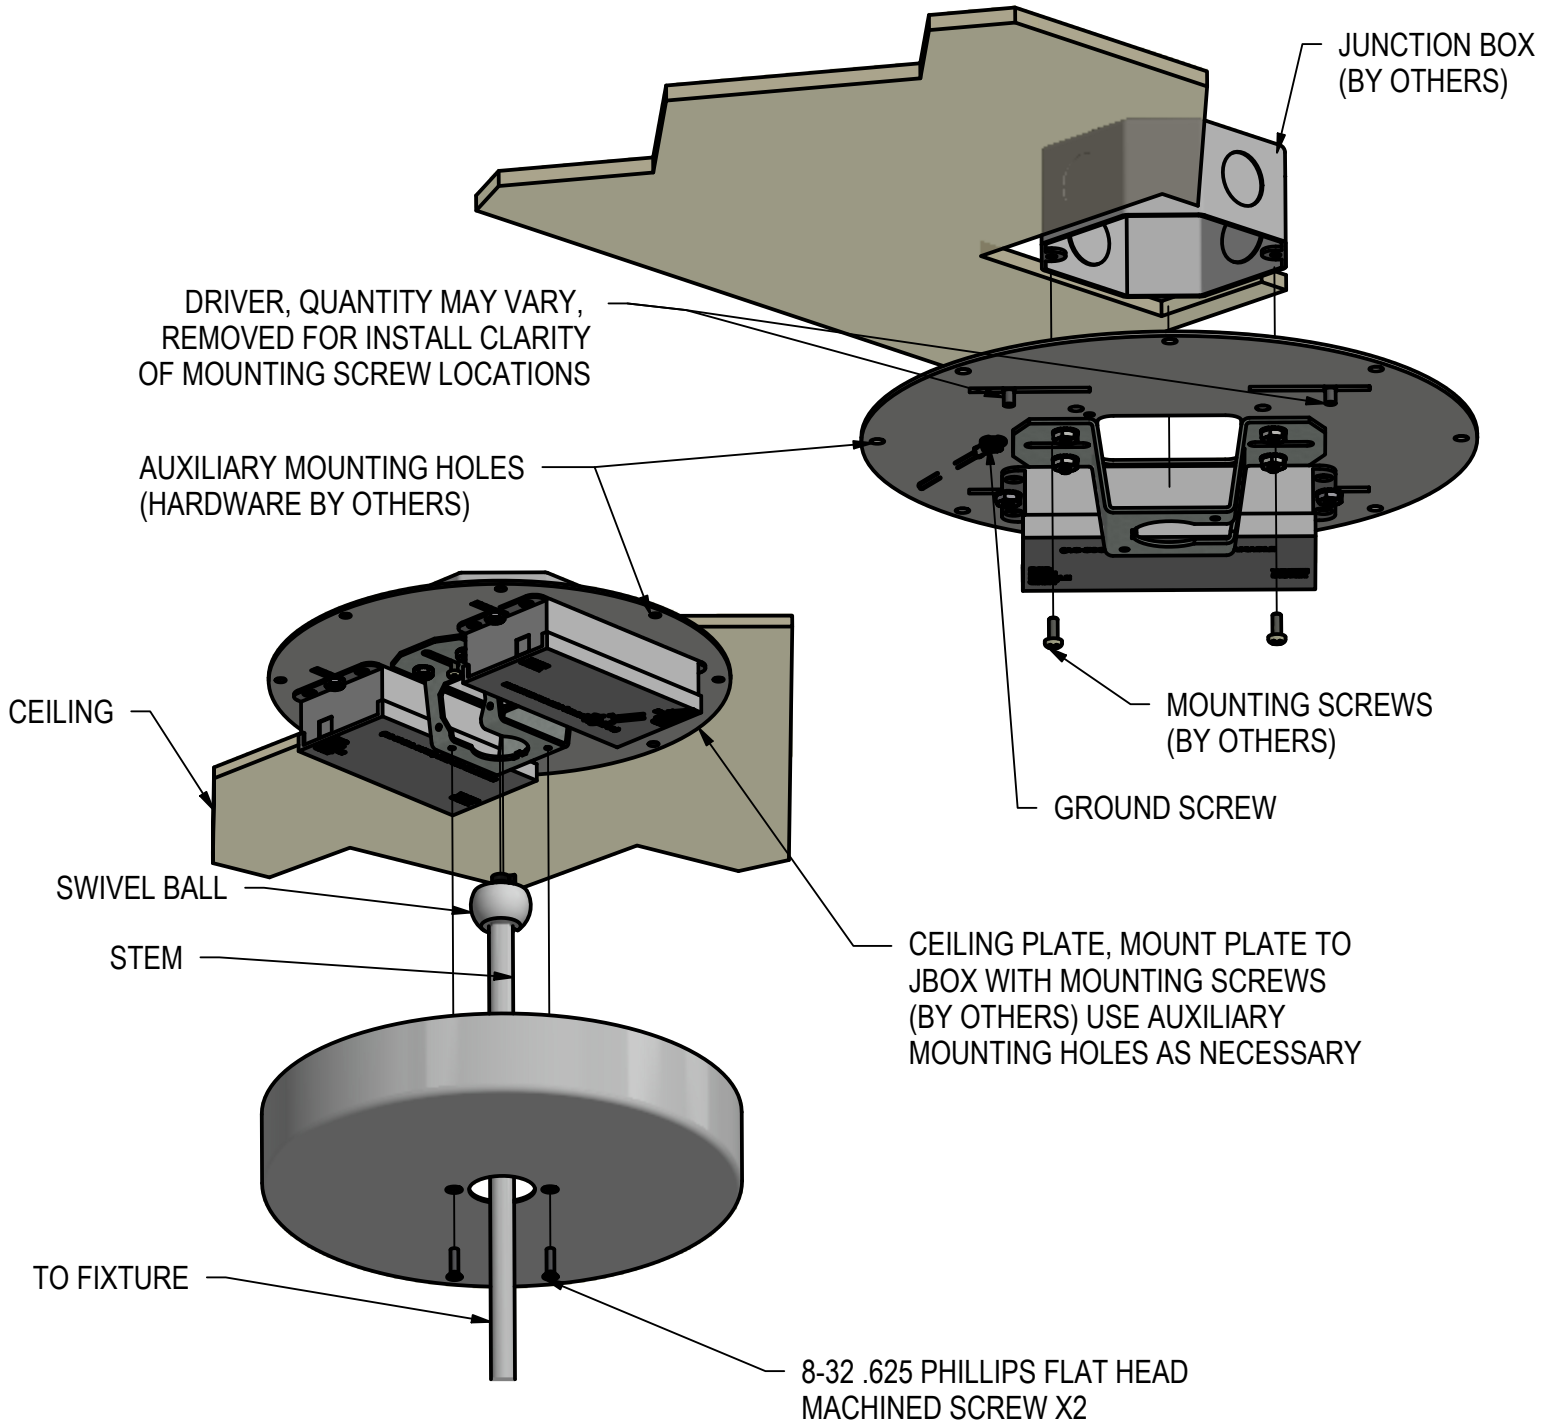

IMPORTANT SAFETY AND INSTALLATION INSTRUCTIONS

WARNING: Risk of fire and electrical shock. This product is to be installed by a qualified electrician only.

CAUTION: When using electrical equipment, basic safety precautions should always be followed including the following: Read all instructions carefully before installation and save

for future use. Make sure installation and all connections are in accordance with National Electrical Code and any local regulations. To avoid possible electrical shock, be sure that power supply is turned off before installing or servicing this fixture. Servicing should be performed by qualified service personnel.

These instructions do not claim to cover all details or variations. When additional information is desired, please contact your SPI representative.

PSS MOUNT

7/25/2025
IS97024X