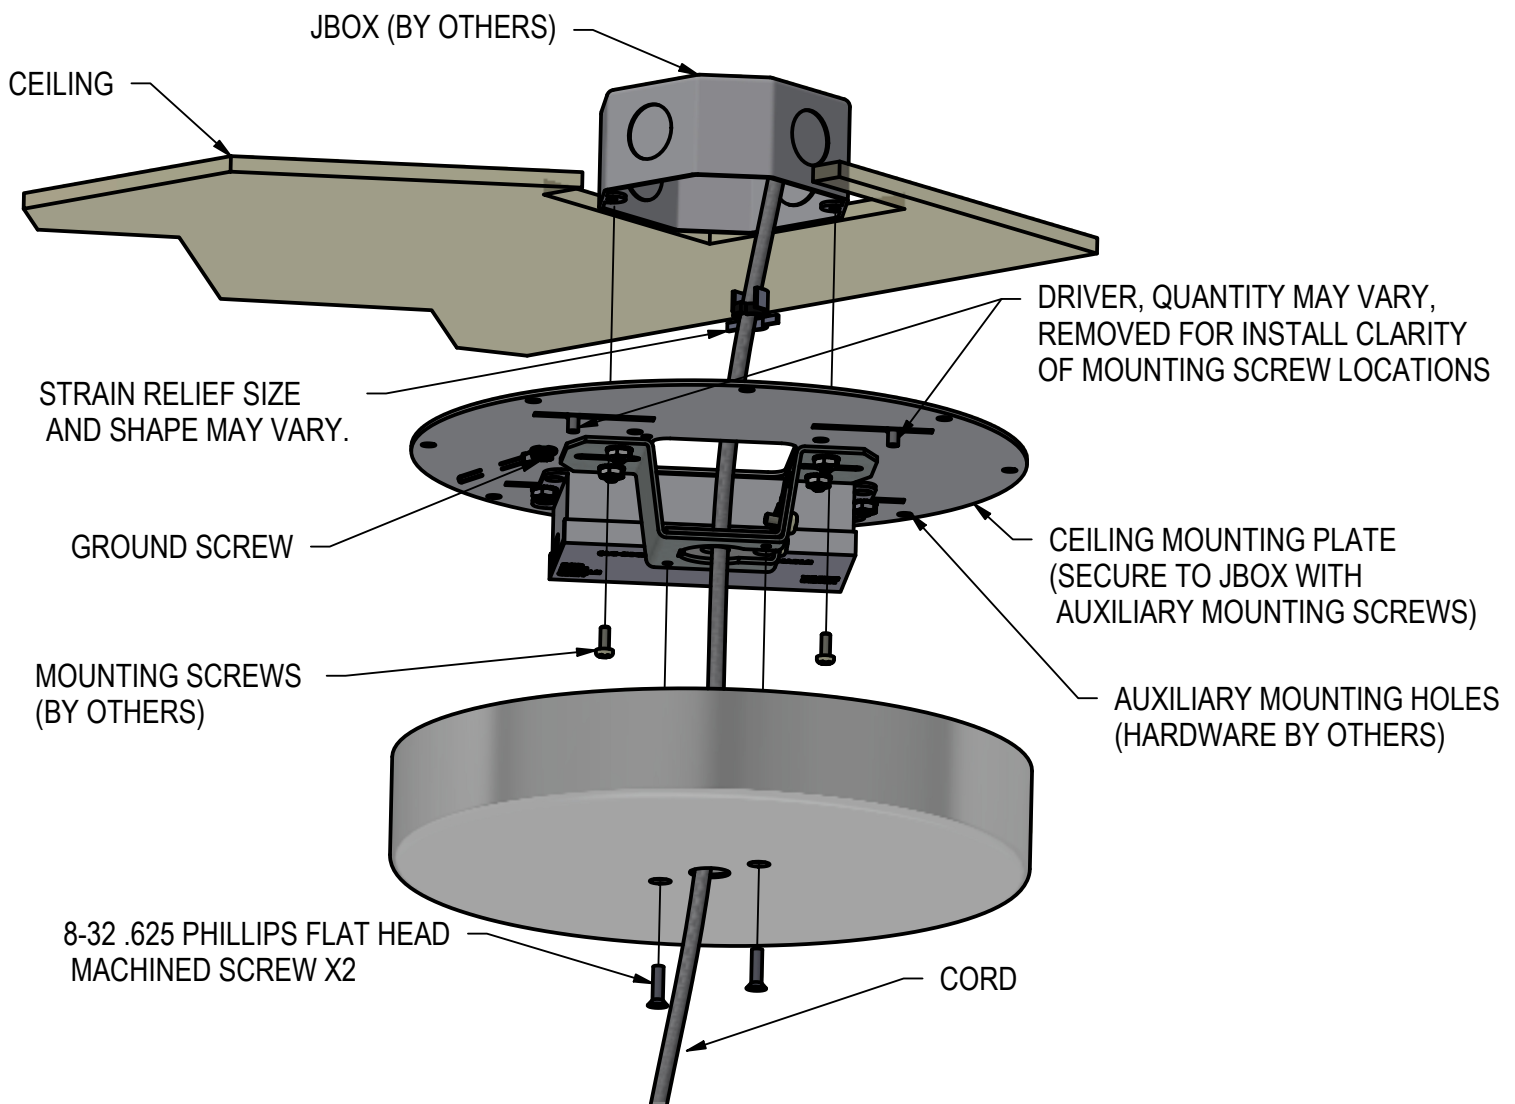

IMPORTANT SAFETY AND INSTALLATION INSTRUCTIONS

WARNING: Risk of fire and electrical shock. This product is to be installed by a qualified electrician only.

CAUTION: When using electrical equipment, basic safety precautions should always be followed including the following: Read all instructions carefully before installation and save

for future use. Make sure installation and all connections are in accordance with National Electrical Code and any local regulations. To avoid possible electrical shock, be sure that power supply is turned off before installing or servicing this fixture. Servicing should be performed by qualified service personnel.

These instructions do not claim to cover all details or variations. When additional information is desired, please contact your SPI representative.

POWER SUPPLY IN CANOPY WITH POWER CORD MOUNT

7/25/2025
IS107617X