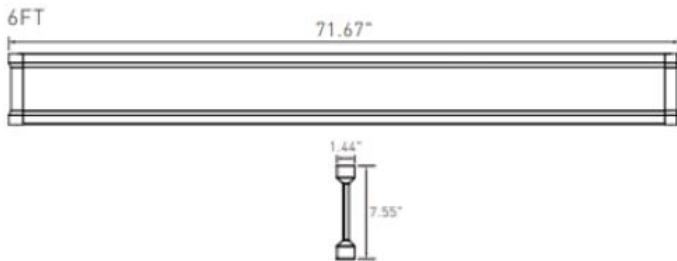

Vextra Pendant - Vertical

QIP12472 72.00 in | Vextra

JOB NAME:
TYPE:
NOTES:

DESCRIPTION

6 FOOT PENDANT

Our Vextra pendant delivers a refined architectural presence with balanced illumination for modern interiors. Featuring a slim, open-frame design with uniform light distribution, this fixture provides both visual comfort and contemporary style for offices, conferences rooms, and collaborative spaces. Precision optics ensure glare control while maintaining high efficiency and a crisp, floating appearance.

FEATURES & BENEFITS

- 4' and 6' length options, 1000 lm/ft
- Transparent vertical optics
- 0-10V dimming to 1%
- Continuous runs, up to 40' per power feed
- Application flexibility, T-grid or dry ceiling compatible
- UL Listed, Damp Rated, 5 years limited warranty

DIMENSIONS

6FT | N/A

Mounting Weight: Consult Factory.

CONFIGURATOR

To configure your spec sheet online, go to www.spilighting.com/QIP12472. Not all options are available in all configurations; consult factory for details.