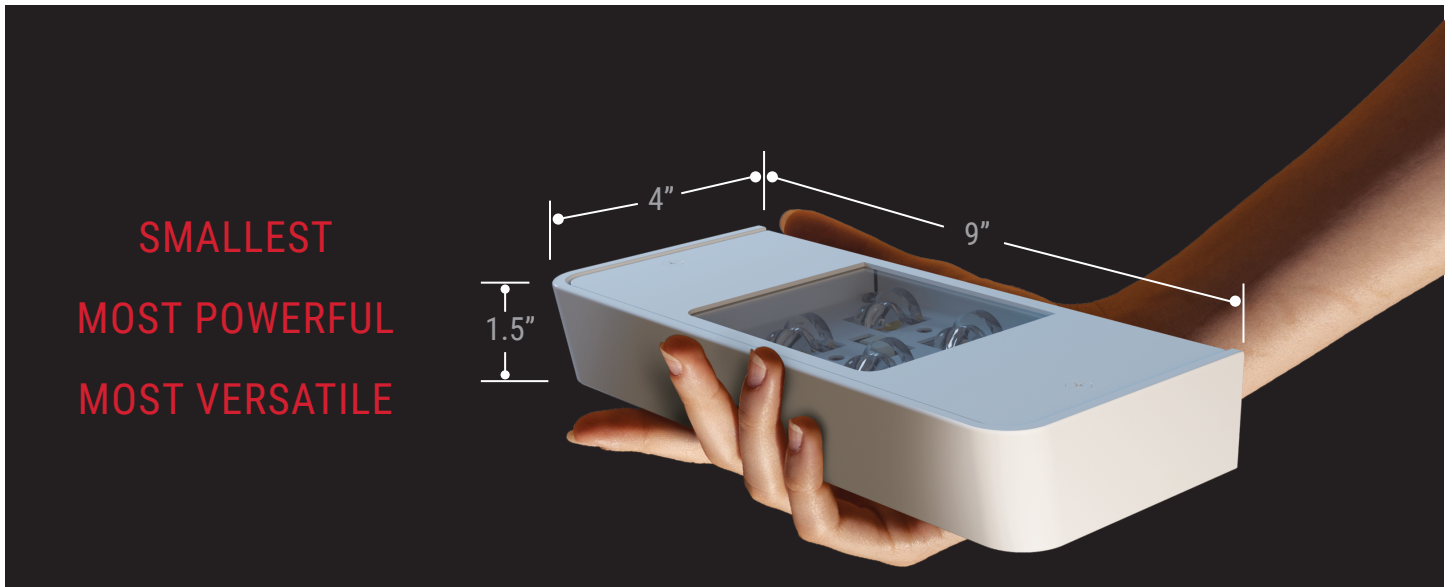

SPI LIGHTING

ECHO BLADE

Micro Max

4" x 9" x 1.5" | Up to 5000 lumens | 6 Optical Distributions

THE BASICS

Fixtures	Remote, Integral
Dimensions	ADA compliant: 4" x 9" x 1.5" (Remote) 4"x 9" x 4" (Integral)
Weight	5 lbs
CRI	80+ or 90+
Mountings	Surface mount or yoke mount
Finishes	26 powder coat paint colors and various metal finishes

ECHO BLADE **Micro Max**

Cove Lighting

Troffers

100 ft Corridor Maintain 23 fc at floor (10'W x 10'H)	Fixtures Needed	Light Uniformity (Ceiling)	Aesthetics	Glare	Construction Cost	Installation Cost
ECHOBLADE Micro Max	14	✓	✓	✓	✓	✓
Cove Lighting	200 LF	✓	✓	✓	✗	✗
Troffers	10 2x2	✗	✗	✗	✓	✓

DEEP ASYMMETRIC: LARGER SPACES, GETS MORE LIGHT TO CENTER OF ROOM.

WIDE ASYMMETRIC: CEILING UNIFORMITY, WALL WASH, CLOSER TO CEILING APPLICATIONS.

ULTRA-WIDE ASYMMETRIC: NARROW SPACES, MAXIMIZE FIXTURE SPACING.