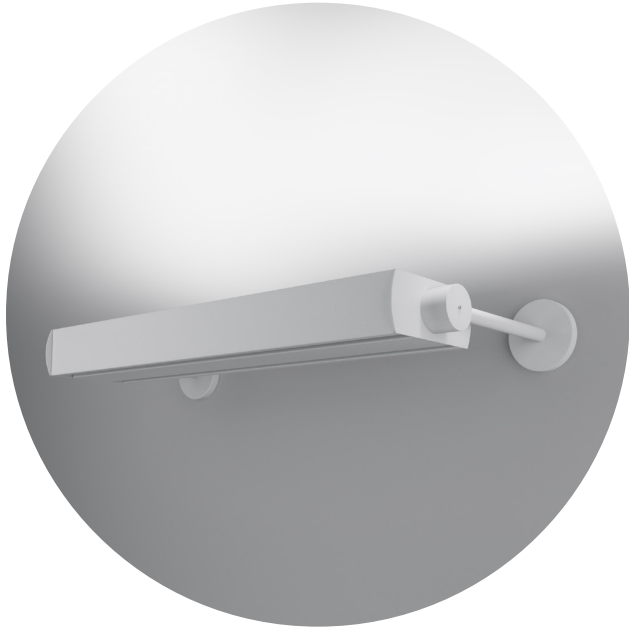

HORIZONTAL STEM

- Up to a 24" overall projection
- 1 or 2 canopy mounting options

	Catalog ID	Size	Wattage	Delivered Lumens	Max Ambient
INTEGRAL	EIW12324	17"	108	13,694	40°C
	EIW12325	27"	216	27,389	
	EIW12326	37"	325	41,209	
	EIW12327	17"	216	26,978	
	EIW12328	27"	433	54,082	
	EIW12329	37"	649	81,060	
REMOTE	EIW12330	17"	108	13,694	50°C
	EIW12331	27"	216	27,389	
	EIW12332	37"	325	41,209	
	EIW12333	17"	216	26,978	
	EIW12334	27"	433	54,082	
	EIW12335	37"	649	81,060