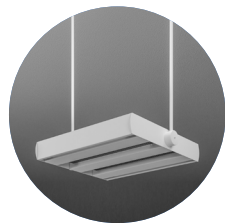

ECHO EXPANSE

SPI LIGHTING
www.spilighting.com

FEEL THE DIFFERENCE OF INDIRECT LIGHTING

Echo Expanse is a powerful new asymmetric performance luminaire. Built with next generation LED technology, it comfortably illuminates large spaces from the perimeter with glare-free indirect light.

Rising to any challenge, it's available in a wide range of outputs (from 14,000 to 168,000 lumens) and many mounting options.

ADVANCED THERMAL MANAGEMENT

A new proprietary heat sink design effectively dissipates thermal energy, keeping LEDs operating cooler and longer.

— UP TO —
40°C
INTEGRAL

— UP TO —
50°C
REMOTE

SUPERIOR OPTICAL CONTROL

State-of-the-art asymmetric optics direct light deep into the middle of the room.

Full horizontal cut-off.

EASILY SCALABLE

SINGLE ROW
PENDANTS

DOUBLE ROW
PENDANTS

TRIPLE ROW
PENDANTS

SINGLE ROW
MULTIPLES

DOUBLE ROW
MULTIPLES

17"

27"

37"

YOKE