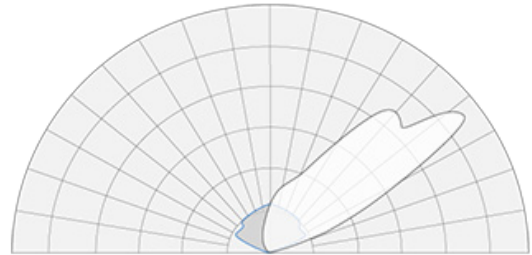

ADVANCED THERMAL MANAGEMENT

A new proprietary heat sink design effectively dissipates thermal energy, keeping LEDs operating cooler and longer.

— UP TO —
40°C
INTEGRAL

— UP TO —
50°C
REMOTE

SUPERIOR OPTICAL CONTROL

State-of-the-art asymmetric optics direct light deep into the middle of the room.

Full horizontal cut-off.