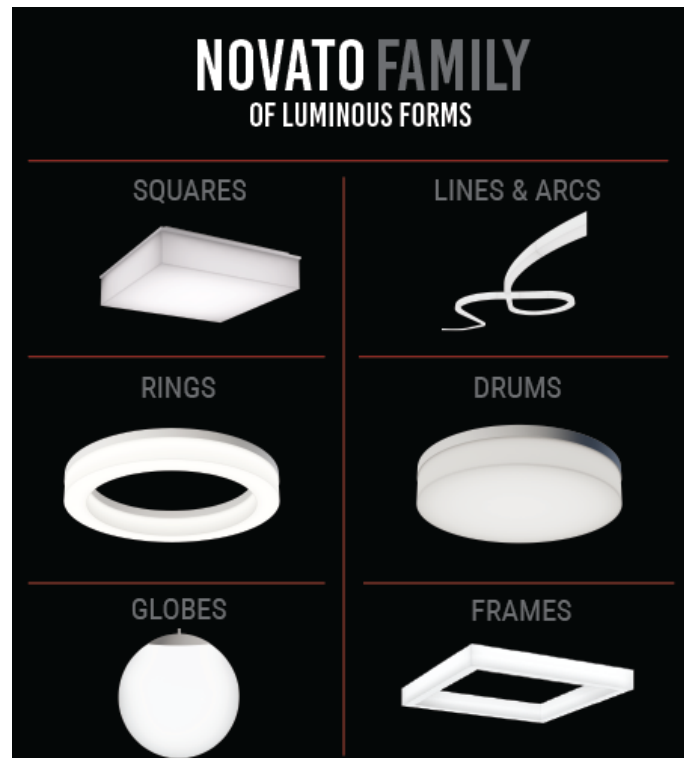

SPI LIGHTING

NOVATO SQUARE WALL & CEILING

Brightens Horizontal & Vertical Planes | RGBW & Color Bands | ADA Compliant

THE BASICS

Dimensions ADA Compliant 8" x 8" x 3.9"
ADA Compliant 14" x 14" x 3.9"

Driver Integral or Remote

Lamp Options Tunable White, RGBW, 2700k, 3000k
3500K, 4000k, 5000k

Efficacy Up to 85lm/W delivered

CRI 80+, 90+

Mounting Wall Surface, Ceiling Surface

CRI 80+, 90+

Band Options Color Bands, Wood Grain Bands

NOVATO SQUARE WALL & CEILING

AIS12409

AIS12410

AIS12409

AIS12410

LUMEN DATA

Catalog ID	Wattage	Delivered Lumens	Efficacy
AIS12409	12	1,020	85 lm/W
	8	680	
AIS12410	24	2,040	85 lm/W
	16	1,360	