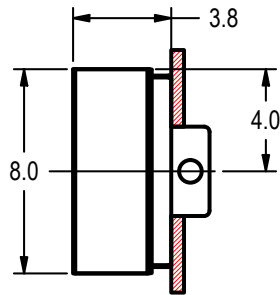

SPI LIGHTING

NOVATO SQUARE WALL & CEILING

Brightens Horizontal & Vertical Planes | RGBW & Color Bands | ADA Compliant

THE BASICS

Dimensions ADA Compliant 8" x 8" x 3.9"
ADA Compliant 14" x 14" x 3.9"

Driver Integral or Remote

Lamp Options Tunable White, RGBW, 2700k, 3000k
3500K, 4000k, 5000k

Efficacy Up to 85lm/W delivered

CRI 80+, 90+

Mounting Wall Surface, Ceiling Surface

CRI 80+, 90+

Band Options Color Bands, Wood Grain Bands

NOVATO SQUARE WALL & CEILING

AIS12409

AIS12410

AIS12409

AIS12410

LUMEN DATA

Catalog ID	Wattage	Delivered Lumens	Efficacy
AIS12409	12	1,020	85 lm/W
	8	680	
AIS12410	24	2,040	85 lm/W
	16	1,360	