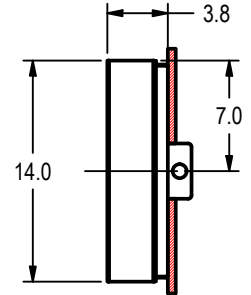

SPI LIGHTING

NOVATO SQUARE WALL & CEILING

Brightens Horizontal & Vertical Planes | RGBW & Color Bands | ADA Compliant

THE BASICS

Dimensions ADA Compliant 8" x 8" x 3.9"
ADA Compliant 14" x 14" x 3.9"

Driver Integral or Remote

Lamp Options Tunable White, RGBW, 2700k, 3000k
3500K, 4000k, 5000k

Efficacy Up to 85lm/W delivered

CRI 80+, 90+

Mounting Wall Surface, Ceiling Surface

CRI 80+, 90+

Band Options Color Bands, Wood Grain Bands

NOVATO SQUARE WALL & CEILING

AIS12409

AIS12410

AIS12409

AIS12410

LUMEN DATA

Catalog ID	Wattage	Delivered Lumens	Efficacy
AIS12409	12	1,020	85 lm/W
	8	680	
AIS12410	24	2,040	85 lm/W
	16	1,360	