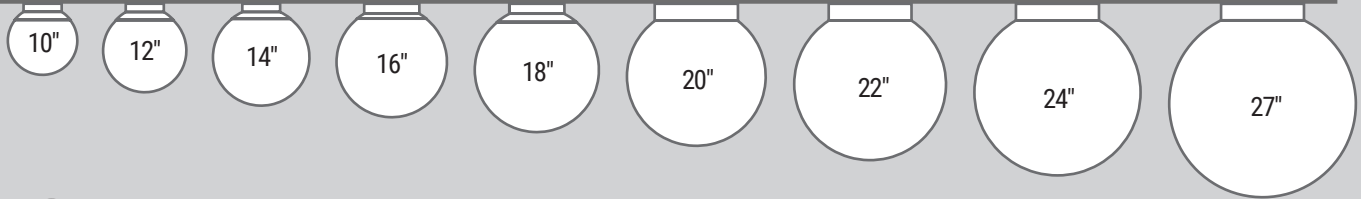

SPI LIGHTING

NOVATO GLOBES SURFACE

9 Diameters | IK10 Polysatin Diffuser | Consistent Luminance Among Sizes

THE BASICS

- Mounting** Wall, Ceiling, Shepherds Hook
- Diameters** 10", 12", 14", 16", 18", 20", 22", 24", 27"
- Diffuser** IK10 PolySatin
- Luminance** Consistent luminance among all sizes
- Technology Ready** RGBW
Tunable White
Controls
Emergency
- Manufacturing** Hand Crafted in USA, BABA Compliant

NOVATO GLOBES SURFACE

Built with IK10-rated durability, the Novato Globes PolySatin diffusers are crafted to withstand daily wear and tear while maintaining their beauty and functionality.

**WALL
SHEPHERDS HOOK
CEILING**

Wall

Shepherds Hook

Ceiling

**OVER
40% MORE
DELIVERED
LUMENS**

DELIVERED LUMENS

Diffuser Size	10" GLOBE	18" GLOBE	27" GLOBE
Gloss Acrylic	726 LM	2,252 LM	5,158 LM
NOVATO GLOBES PolySatin DIFFUSER	1,211 LM <i>+485 lm</i>	3,754 LM <i>+1,501 lm</i>	8,598 LM <i>+3,439 lm</i>

LUMEN DATA

Diameter	10"	12"	14"	16"	18"	20"	22"	24"	27"
Wattage	5 10	7 14	10 19	12 24	16 31	20 39	24 46	28 55	35 71
Delivered Lumens	606 1,211	848 1,695	1,211 2,301	1,453 2,906	1,938 3,754	2,422 4,723	2,906 5,571	3,391 6,661	4,239 8,598
Efficacy	121 lm/w								