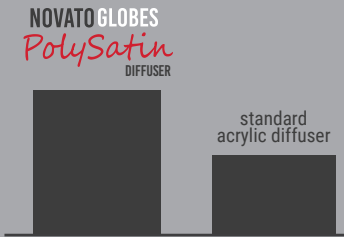

SPI LIGHTING

NOVATO GLOBES SURFACE

9 Diameters | IK10 Polysatin Diffuser | Consistent Luminance Among Sizes

THE BASICS

- Mounting** Wall, Ceiling, Shepherds Hook
- Diameters** 10", 12", 14", 16", 18", 20", 22", 24", 27"
- Diffuser** IK10 PolySatin
- Luminance** Consistent luminance among all sizes
- Technology Ready** RGBW
Tunable White
Controls
Emergency
- Manufacturing** Hand Crafted in USA, BABA Compliant

NOVATO GLOBES SURFACE

Built with IK10-rated durability, the Novato Globes PolySatin diffusers are crafted to withstand daily wear and tear while maintaining their beauty and functionality.

**WALL
SHEPHERDS HOOK
CEILING**

Wall

Shepherds Hook

Ceiling

**OVER
40% MORE
DELIVERED
LUMENS**

DELIVERED LUMENS

Diffuser Size	10" GLOBE	18" GLOBE	27" GLOBE
Gloss Acrylic	726 LM	2,252 LM	5,158 LM
NOVATO GLOBES PolySatin DIFFUSER	1,211 LM <i>+485 lm</i>	3,754 LM <i>+1,501 lm</i>	8,598 LM <i>+3,439 lm</i>

LUMEN DATA

Diameter	10"	12"	14"	16"	18"	20"	22"	24"	27"
Wattage	5 10	7 14	10 19	12 24	16 31	20 39	24 46	28 55	35 71
Delivered Lumens	606 1,211	848 1,695	1,211 2,301	1,453 2,906	1,938 3,754	2,422 4,723	2,906 5,571	3,391 6,661	4,239 8,598
Efficacy	121 lm/w								