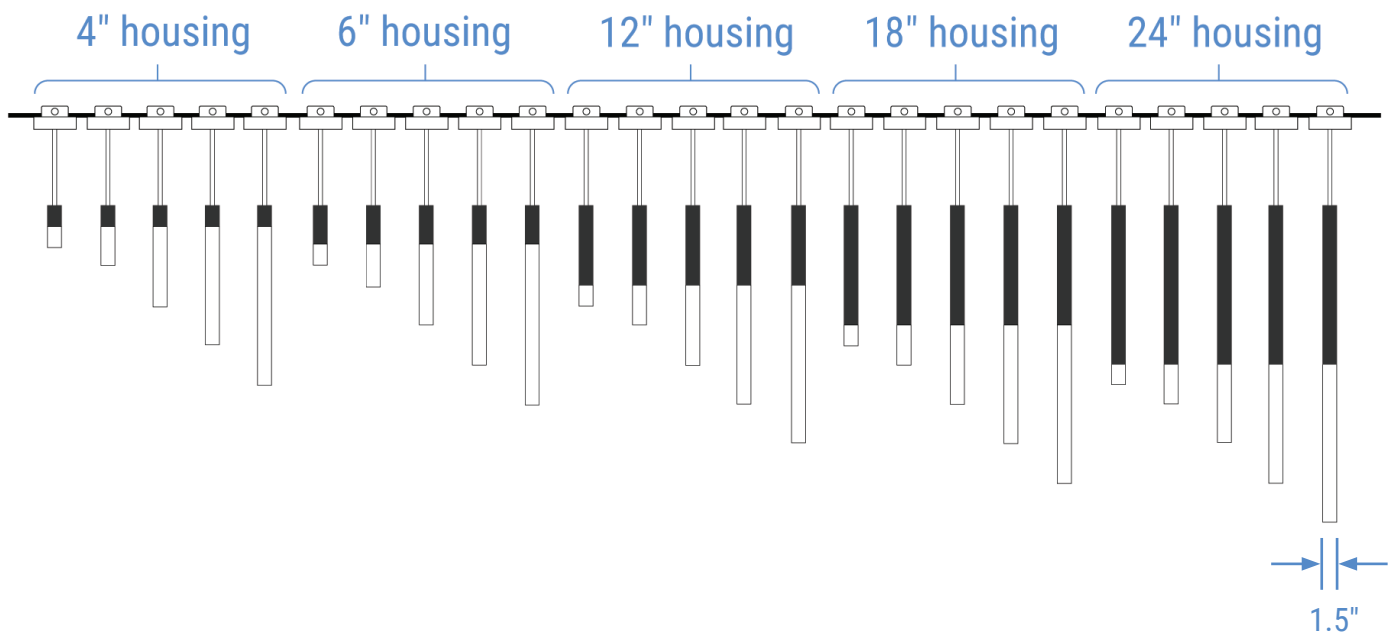

SPI LIGHTING

PAVO SLEEK

UNRIVALED VERSATILITY. FORMAL TO FUN.

5 HOUSING LENGTHS | 5 LENS LENGTHS | 25+ FINISHES

THE BASICS

- Fixtures** single, 3-cluster, 5-cluster-, 7-cluster
- Housing Lengths** 4", 6", 12", 18", 24"
- Lens Lengths** 2", 6", 12", 18", 24"
- Lens Materials** Clear acrylic, Matte acrylic
- Efficacy** 61.5 lm/w
- Diameter** 1.5"
- CRI** 80+, 90+
- Finishes** **NEW!** Polished Aluminum
Brushed Aluminum
26 Powder Coat Colors

LUMEN DATA TABLE

fixture	single SIP12387		3-cluster SIP12388		5-cluster SIP12389		7-cluster SIP12390	
	10	15	30	45	50	75	70	105
wattage	10	15	30	45	50	75	70	105
delivered lumens	615	922	1,845	2,767	3,075	4,612	4,305	6,457
efficacy	61.5 lm/W							