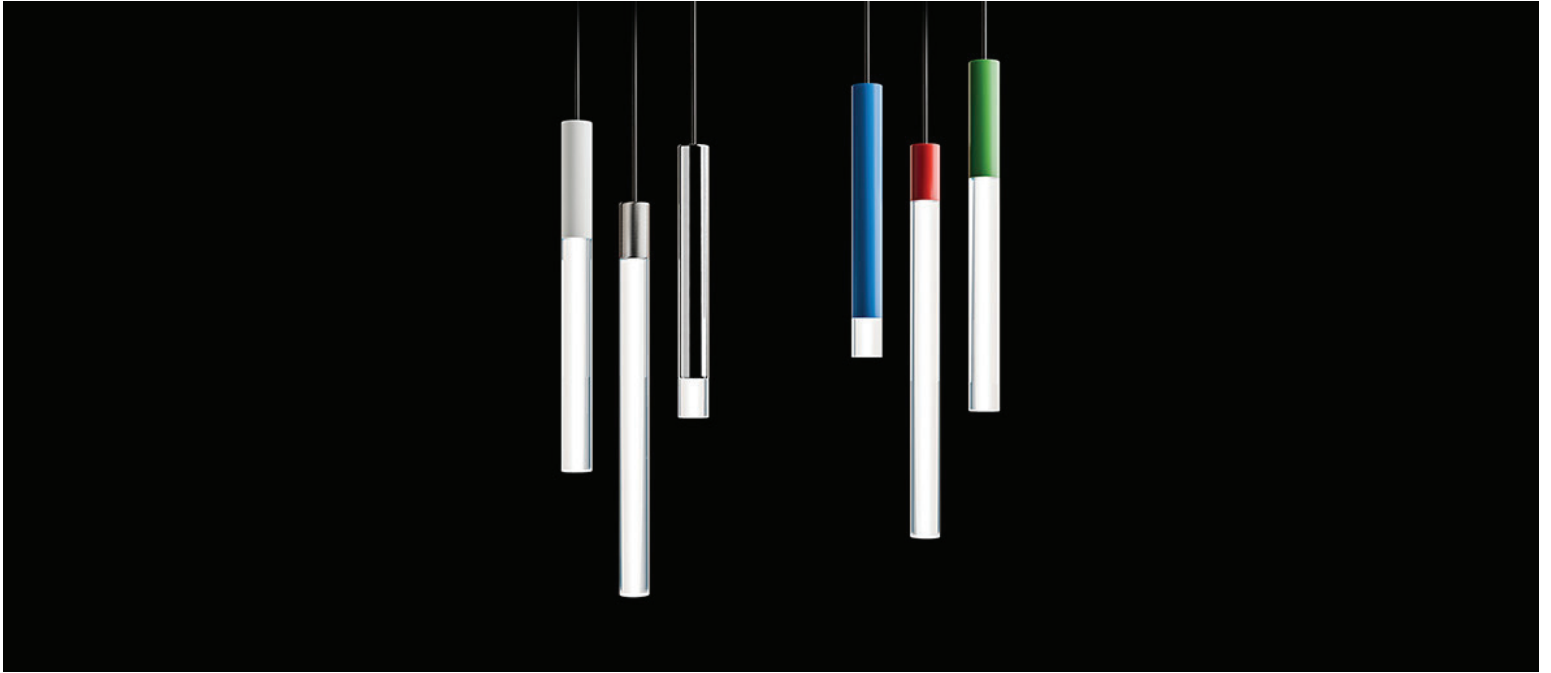

SPI LIGHTING

PAVO SLEEK

UNRIVALED VERSATILITY. FORMAL TO FUN.

5 HOUSING LENGTHS | 5 LENS LENGTHS | 25+ FINISHES

THE BASICS

- Fixtures** single, 3-cluster, 5-cluster-, 7-cluster
- Housing Lengths** 4", 6", 12", 18", 24"
- Lens Lengths** 2", 6", 12", 18", 24"
- Lens Materials** Clear acrylic, Matte acrylic
- Efficacy** 61.5 lm/w
- Diameter** 1.5"
- CRI** 80+, 90+
- Finishes** **NEW!** Polished Aluminum
Brushed Aluminum
26 Powder Coat Colors

LUMEN DATA TABLE

fixture	single SIP12387		3-cluster SIP12388		5-cluster SIP12389		7-cluster SIP12390	
	10	15	30	45	50	75	70	105
wattage	10	15	30	45	50	75	70	105
delivered lumens	615	922	1,845	2,767	3,075	4,612	4,305	6,457
efficacy	61.5 lm/W							