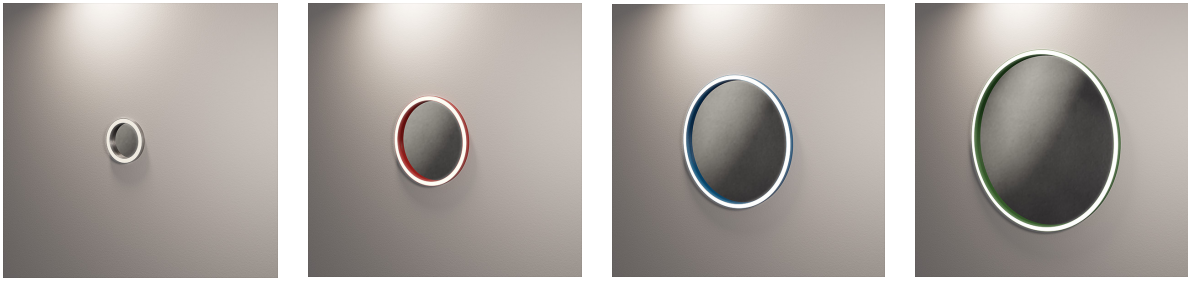

SPI LIGHTING

ZYNNREVERB

ULTRA SLIM PROFILE | DESIGN VERSATILITY | EASY INSTALLATION

THE BASICS

Fixtures	1', 2', 3', 4' diameters
Dimensions	1.4" profile from wall
Mounting	Surface Mount
Mounting Weight	4.25 lbs.
Mirror Material	Abrasion Resistant Coated Acrylic
CRI	80+, 90+
Finishes	26 powder coat options plus metal finish options

LUMEN DATA TABLE

	12" AIS12188		
WATTAGE	5	10	20
LUMENS	296	592	1185
EFFICACY	59	59	59

	24" AIS12189		
WATTAGE	11	22	40
LUMENS	652	1303	2370
EFFICACY	59	59	59

	36" AIS12190		
WATTAGE	16	32	60
LUMENS	948	1896	2554
EFFICACY	59	59	59