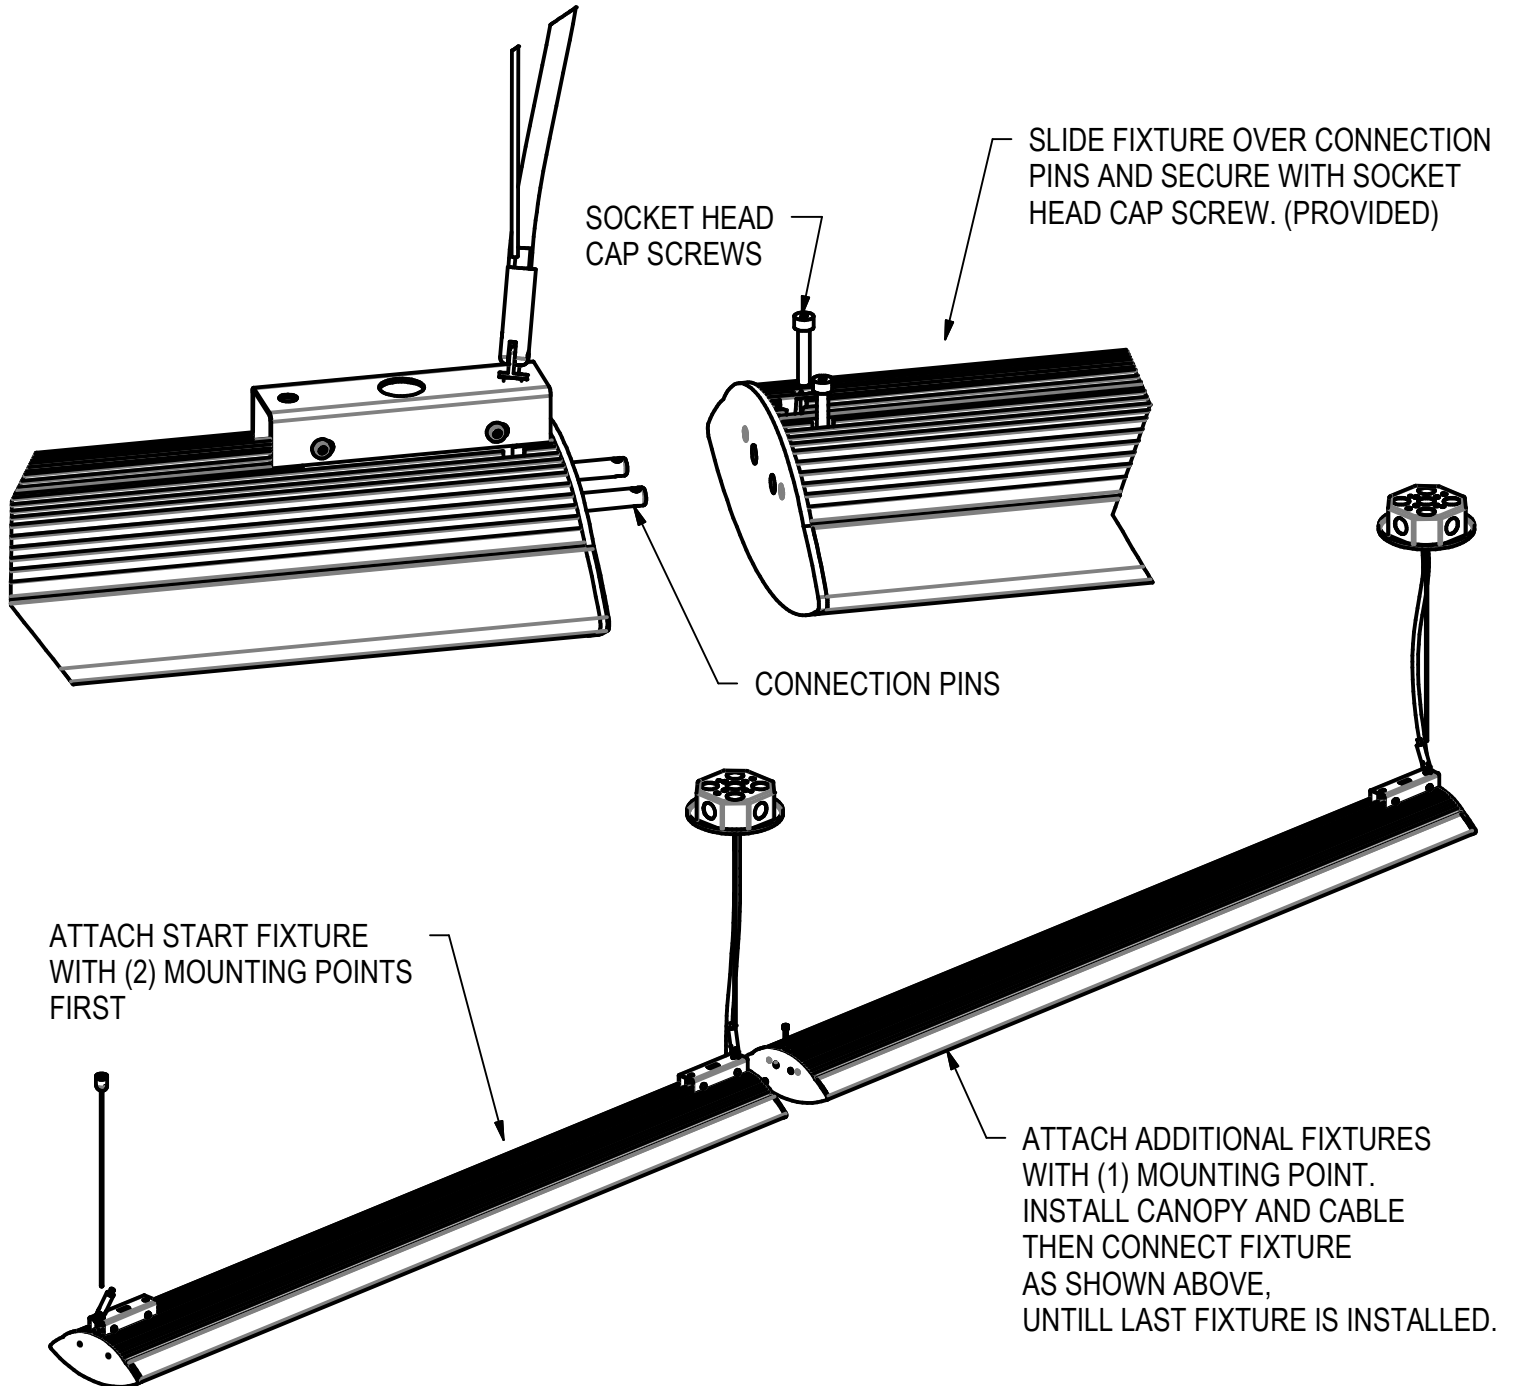

IMPORTANT SAFETY AND INSTALLATION INSTRUCTIONS

WARNING: Risk of fire and electrical shock. This product is to be installed by a qualified electrician only.

CAUTION: When using electrical equipment, basic safety precautions should always be followed including the following: Read all instructions carefully before installation and save

for future use. Make sure installation and all connections are in accordance with National Electrical Code and any local regulations. To avoid possible electrical shock, be sure that power supply is turned off before installing or servicing this fixture. Servicing should be performed by qualified service personnel.

These instructions do not claim to cover all details or variations. When additional information is desired, please contact your SPI representative.

MUSR/MOSR LINEAR CONNECTION - CABLE MOUNTED

10/6/14
IS84616X