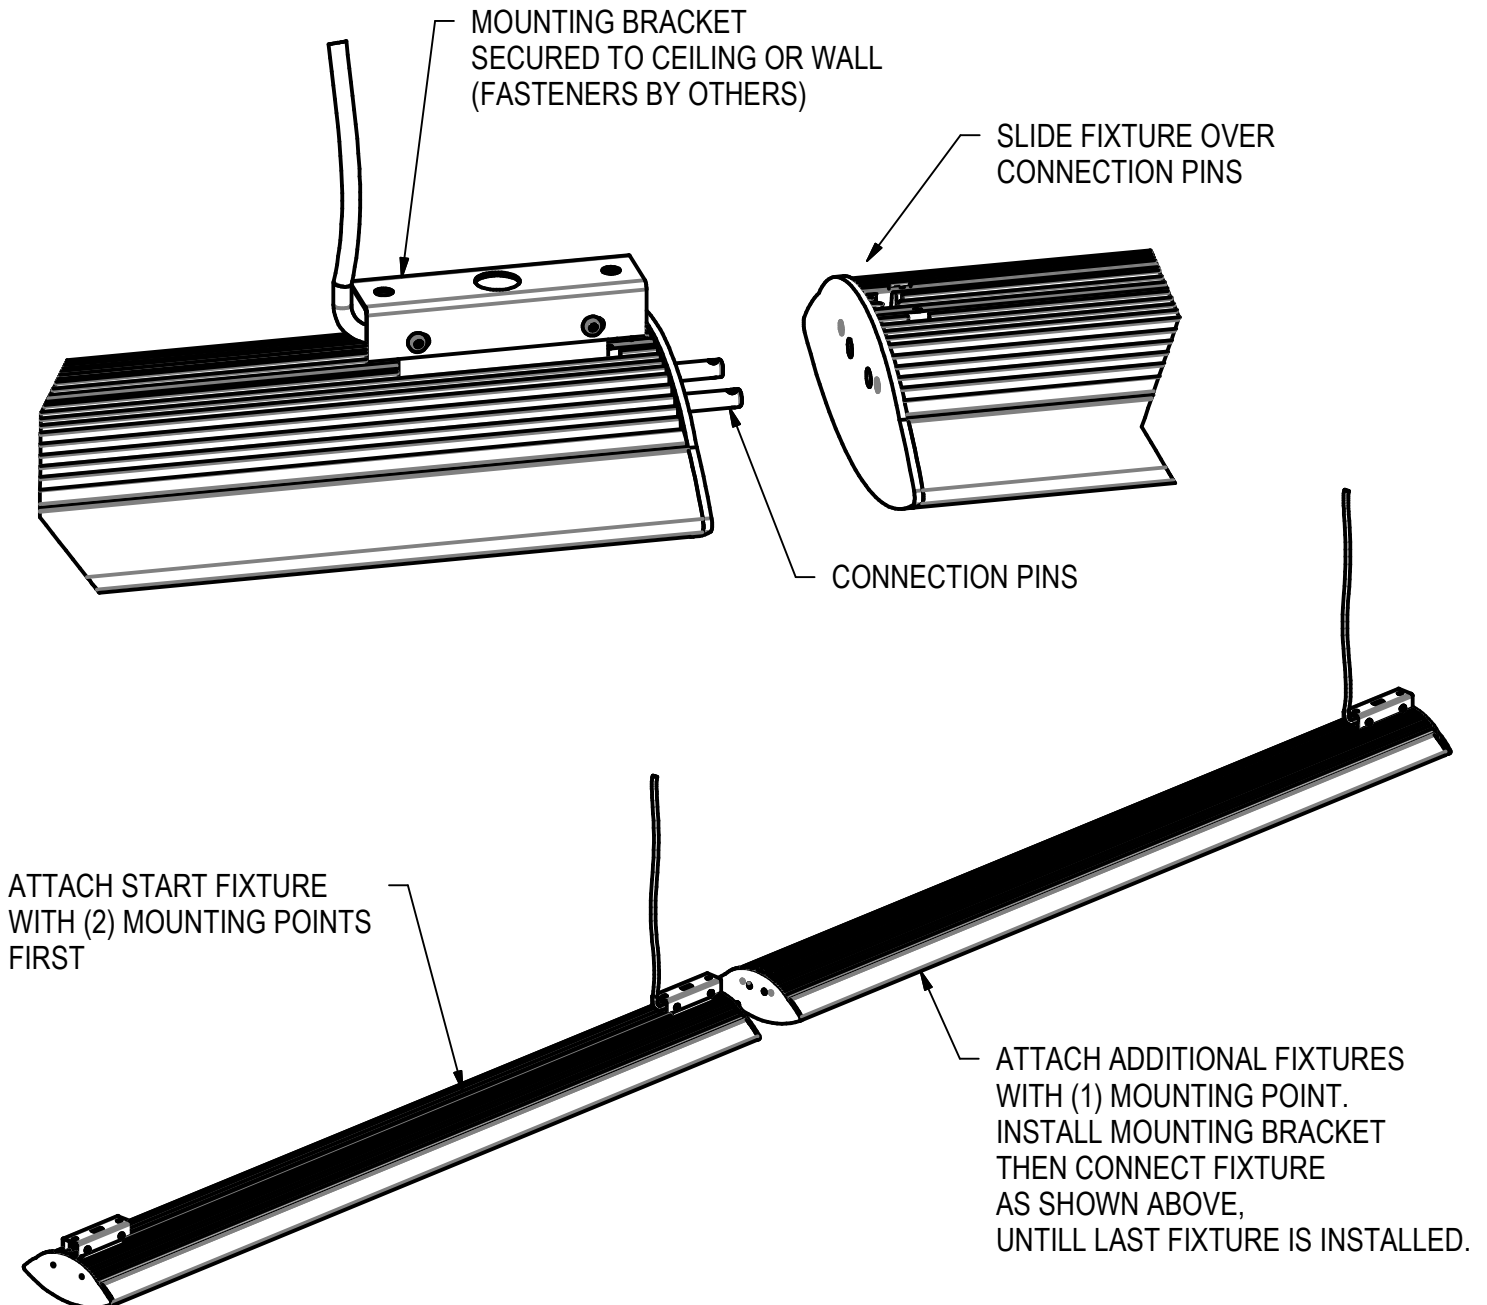

IMPORTANT SAFETY AND INSTALLATION INSTRUCTIONS

WARNING: Risk of fire and electrical shock. This product is to be installed by a qualified electrician only.

CAUTION: When using electrical equipment, basic safety precautions should always be followed including the following: Read all instructions carefully before installation and save

for future use. Make sure installation and all connections are in accordance with National Electrical Code and any local regulations. To avoid possible electrical shock, be sure that power supply is turned off before installing or servicing this fixture. Servicing should be performed by qualified service personnel.

These instructions do not claim to cover all details or variations. When additional information is desired, please contact your SPI representative.

MUSR/MOSR LINEAR CONNECTION - FBK MOUNTED

10/6/14
IS86839X