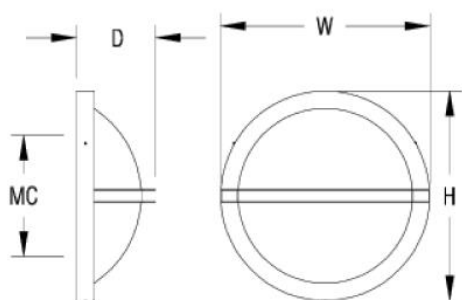

## SPECIFICATIONS

- **LIGHT SOURCE:** Incandescent
- **MOUNTING:** Mounts to standard 4" octagonal junction box
- **MODIFICATIONS:** Consult factory for all modification requests
- **APPROVALS:** ETL listed to UL standards (US and Canada) for use in wet locations

## DIMENSIONS

W	H	D	MC
24 in	24 in	9 in	14 in
61 cm	61 cm	22.9 cm	35.6 cm

**Mounting Weight**  
Approximate: 25 lb (12 kg)