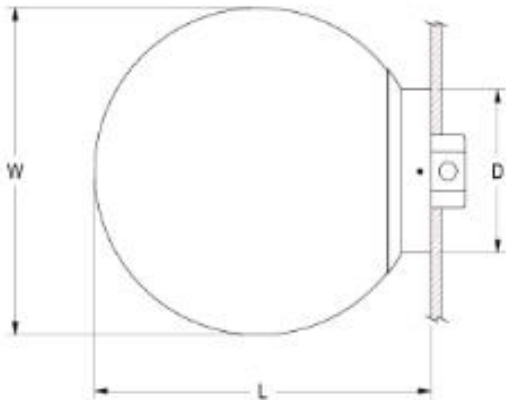

DIMENSIONS

10IN	W	H	D
	10 in 25.4 cm	10.4 in 26.4 cm	5.5 in 14 cm

Mounting Weight: Approximate: 5 lb (3 kg)

12IN	W	H	D
	12 in 30.5 cm	12.8 in 32.5 cm	5.5 in 14 cm

Mounting Weight: Approximate: 5 lb (3 kg)

14IN	W	H	D
	14 in 35.6 cm	14.8 in 37.6 cm	5.5 in 14 cm

Mounting Weight: Approximate: 6 lb (3 kg)

16IN	W	H	D
	16 in 40.6 cm	16.4 in 41.7 cm	8 in 20.3 cm

Mounting Weight: Approximate: 7 lb (4 kg)

18IN	W	H	D
	18 in 45.7 cm	18.6 in 47.2 cm	8 in 20.3 cm