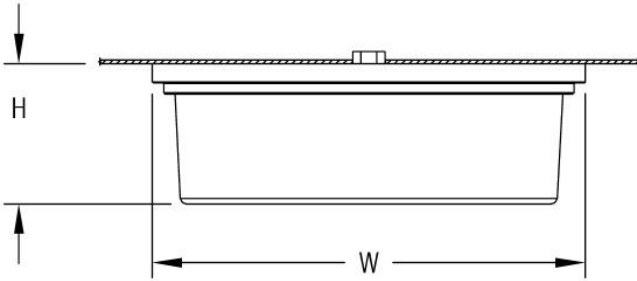

protection for internal components and is recyclable

- **MOUNTING:** Aluminum cover fits over a standard 4" octagonal junction box
- **MODIFICATIONS:** Consult factory for all modification requests
- **APPROVALS:** ETL listed to UL standards (US & Canada) for use in damp locations; not recommended for exterior applications

DIMENSIONS

W	H
29 in	9.5 in
73.7 cm	24.1 cm

Mounting Weight
Approximate: 50 lb (23 kg)

CONFIGURATOR

To configure your spec sheet online, go to www.spilighting.com/AIC8874. Not all options are available in all configurations; consult factory for details.