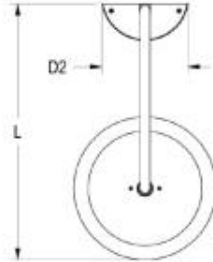

DIMENSIONS

10IN	W	H	OAH	L	D1	D2
	10 in 25.4 cm	10 in 25.4 cm	19.9 in 50.5 cm	18 in 45.7 cm	2.6 in 6.6 cm	6.1 in 15.5 cm

H1
6.6 in
16.8 cm

Mounting Weight: Approximate: 7 lb (4 kg)

12IN	W	H	OAH	L	D1	D2
	12 in 30.5 cm	12.3 in 31.2 cm	22.1 in 56.1 cm	19 in 48.3 cm	2.6 in 6.6 cm	6.1 in 15.5 cm

H1
6.6 in
16.8 cm

Mounting Weight: Approximate: 12 lb (6 kg)

14IN	W	H	OAH	L	D1	D2
	14 in 35.6 cm	14.2 in 36.1 cm	24.3 in 61.7 cm	20 in 50.8 cm	2.6 in 6.6 cm	6.1 in 15.5 cm

H1
6.6 in
16.8 cm

Mounting Weight: Approximate: 14 lb (7 kg)

16IN	W	H	OAH	L	D1	D2
	16 in 40.6 cm	16 in 40.6 cm	30.3 in 77 cm	23.6 in 59.9 cm	3.1 in 7.9 cm	7.1 in 18 cm

H1
8.6 in
21.8 cm

Mounting Weight: Approximate: 16 lb (8 kg)

18IN	W	H	OAH	L	D1	D2
	18 in 45.7 cm	18.1 in 46 cm	31.8 in 80.8 cm	24.6 in 62.5 cm	3.1 in 7.9 cm	7.1 in 18 cm

22IN	W	H	OAH	L	D1	D2
	22 in 55.9 cm	22.2 in 56.4 cm	39.1 in 99.3 cm	33.1 in 84.1 cm	3.1 in 7.9 cm	7.1 in 18 cm

H1
8.6 in
21.8 cm

Mounting Weight: Approximate: 24 lb (11 kg)

24IN	W	H	OAH	L	D1	D2
	24 in 61 cm	24.4 in 62 cm	41.2 in 104.6 cm	34.1 in 86.6 cm	3.1 in 7.9 cm	7.1 in 18 cm