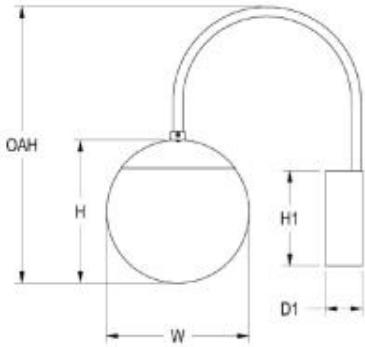

DIMENSIONS

10IN	W	H	OAH	L	D1	D2
	10 in 25.4 cm	10 in 25.4 cm	19.9 in 50.5 cm	18 in 45.7 cm	2.6 in 6.6 cm	6.1 in 15.5 cm

H1
6.6 in
16.8 cm

Mounting Weight: Approximate: 7 lb (4 kg)

12IN	W	H	OAH	L	D1	D2
	12 in 30.5 cm	12.3 in 31.2 cm	22.1 in 56.1 cm	19 in 48.3 cm	2.6 in 6.6 cm	6.1 in 15.5 cm

H1
6.6 in
16.8 cm

Mounting Weight: Approximate: 12 lb (6 kg)

14IN	W	H	OAH	L	D1	D2
	14 in 35.6 cm	14.2 in 36.1 cm	24.3 in 61.7 cm	20 in 50.8 cm	2.6 in 6.6 cm	6.1 in 15.5 cm

H1
6.6 in
16.8 cm

Mounting Weight: Approximate: 14 lb (7 kg)

16IN	W	H	OAH	L	D1	D2
	16 in 40.6 cm	16 in 40.6 cm	30.3 in 77 cm	23.6 in 59.9 cm	3.1 in 7.9 cm	7.1 in 18 cm

H1
8.6 in
21.8 cm

Mounting Weight: Approximate: 16 lb (8 kg)

18IN	W	H	OAH	L	D1	D2
	18 in 45.7 cm	18.1 in 46 cm	31.8 in 80.8 cm	24.6 in 62.5 cm	3.1 in 7.9 cm	7.1 in 18 cm

H1
8.6 in
21.8 cm

Mounting Weight: Approximate: 20 lb (10 kg)

20IN	W	H	OAH	L	D1	D2
	20 in 50.8 cm	20.1 in 51.1 cm	33.8 in 85.9 cm	25.6 in 65 cm	3.1 in 7.9 cm	7.1 in 18 cm

H1
8.6 in
21.8 cm

Mounting Weight: Approximate: 22 lb (10 kg)