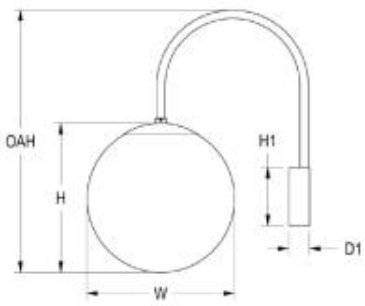

DIMENSIONS

10IN	W	H	OAH	L	D1	D2
	10 in 25.4 cm	10 in 25.4 cm	19.9 in 50.5 cm	18 in 45.7 cm	2.6 in 6.6 cm	6.1 in 15.5 cm

H1
6.6 in
16.8 cm

Mounting Weight: Approximate: 7 lb (4 kg)

12IN	W	H	OAH	L	D1	D2
	12 in 30.5 cm	12.3 in 31.2 cm	22.1 in 56.1 cm	19 in 48.3 cm	2.6 in 6.6 cm	6.1 in 15.5 cm

H1
6.6 in
16.8 cm

Mounting Weight: Approximate: 12 lb (6 kg)

14IN	W	H	OAH	L	D1	D2
	14 in 35.6 cm	14.2 in 36.1 cm	24.3 in 61.7 cm	20 in 50.8 cm	2.6 in 6.6 cm	6.1 in 15.5 cm

H1
6.6 in
16.8 cm

Mounting Weight: Approximate: 14 lb (7 kg)

16IN	W	H	OAH	L	D1	D2
	16 in 40.6 cm	16 in 40.6 cm	30.3 in 77 cm	23.6 in 59.9 cm	3.1 in 7.9 cm	7.1 in 18 cm

H1
8.6 in
21.8 cm

Mounting Weight: Approximate: 16 lb (8 kg)

18IN	W	H	OAH	L	D1	D2
	18 in 45.7 cm	18.1 in 46 cm	31.8 in 80.8 cm	24.6 in 62.5 cm	3.1 in 7.9 cm	7.1 in 18 cm

H1
8.6 in
21.8 cm

Mounting Weight: Approximate: 20 lb (10 kg)

20IN	W	H	OAH	L	D1	D2
	20 in 50.8 cm	20.1 in 51.1 cm	33.8 in 85.9 cm	25.6 in 65 cm	3.1 in 7.9 cm	7.1 in 18 cm

H1
8.6 in
21.8 cm

Mounting Weight: Approximate: 22 lb (10 kg)