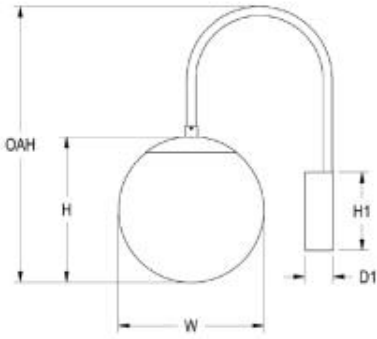

DIMENSIONS

10IN	W	H	OAH	L	D1	D2
	10 in 25.4 cm	10 in 25.4 cm	19.9 in 50.5 cm	18 in 45.7 cm	2.6 in 6.6 cm	6.1 in 15.5 cm

H1
6.6 in
16.8 cm

Mounting Weight: Approximate: 7 lb (4 kg)

12IN	W	H	OAH	L	D1	D2
	12 in 30.5 cm	12.3 in 31.2 cm	22.1 in 56.1 cm	19 in 48.3 cm	2.6 in 6.6 cm	6.1 in 15.5 cm

16IN	W	H	OAH	L	D1	D2
	16 in 40.6 cm	16 in 40.6 cm	30.3 in 77 cm	23.6 in 59.9 cm	3.1 in 7.9 cm	7.1 in 18 cm

H1
8.6 in
21.8 cm

Mounting Weight: Approximate: 16 lb (8 kg)

18IN	W	H	OAH	L	D1	D2
	18 in 45.7 cm	18.1 in 46 cm	31.8 in 80.8 cm	24.6 in 62.5 cm	3.1 in 7.9 cm	7.1 in 18 cm