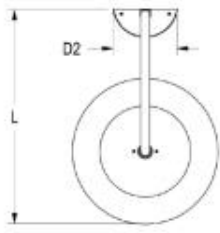

DIMENSIONS

10IN	W	H	OAH	L	D1	D2
	10 in 25.4 cm	10 in 25.4 cm	19.9 in 50.5 cm	18 in 45.7 cm	2.6 in 6.6 cm	6.1 in 15.5 cm

H1
6.6 in
16.8 cm

Mounting Weight: Approximate: 7 lb (4 kg)

12IN	W	H	OAH	L	D1	D2
	12 in 30.5 cm	12.3 in 31.2 cm	22.1 in 56.1 cm	19 in 48.3 cm	2.6 in 6.6 cm	6.1 in 15.5 cm

H1
6.6 in
16.8 cm

Mounting Weight: Approximate: 12 lb (6 kg)

14IN	W	H	OAH	L	D1	D2
	14 in 35.6 cm	14.2 in 36.1 cm	24.3 in 61.7 cm	20 in 50.8 cm	2.6 in 6.6 cm	6.1 in 15.5 cm

H1
6.6 in
16.8 cm

Mounting Weight: Approximate: 14 lb (7 kg)

16IN	W	H	OAH	L	D1	D2
	16 in 40.6 cm	16 in 40.6 cm	30.3 in 77 cm	23.6 in 59.9 cm	3.1 in 7.9 cm	7.1 in 18 cm

H1
8.6 in
21.8 cm

Mounting Weight: Approximate: 16 lb (8 kg)

18IN	W	H	OAH	L	D1	D2
	18 in 45.7 cm	18.1 in 46 cm	31.8 in 80.8 cm	24.6 in 62.5 cm	3.1 in 7.9 cm	7.1 in 18 cm

H1
8.6 in
21.8 cm

Mounting Weight: Approximate: 20 lb (10 kg)

20IN	W	H	OAH	L	D1	D2
	20 in 50.8 cm	20.1 in 51.1 cm	33.8 in 85.9 cm	25.6 in 65 cm	3.1 in 7.9 cm	7.1 in 18 cm

H1
8.6 in
21.8 cm

Mounting Weight: Approximate: 22 lb (10 kg)