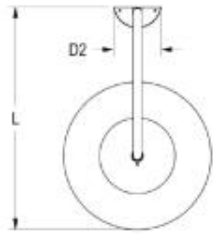

DIMENSIONS

10IN	W	H	OAH	L	D1	D2
	10 in 25.4 cm	10 in 25.4 cm	19.9 in 50.5 cm	18 in 45.7 cm	2.6 in 6.6 cm	6.1 in 15.5 cm

H1
6.6 in
16.8 cm

Mounting Weight: Approximate: 7 lb (4 kg)

12IN	W	H	OAH	L	D1	D2
	12 in 30.5 cm	12.3 in 31.2 cm	22.1 in 56.1 cm	19 in 48.3 cm	2.6 in 6.6 cm	6.1 in 15.5 cm

H1
6.6 in
16.8 cm

Mounting Weight: Approximate: 12 lb (6 kg)

14IN	W	H	OAH	L	D1	D2
	14 in 35.6 cm	14.2 in 36.1 cm	24.3 in 61.7 cm	20 in 50.8 cm	2.6 in 6.6 cm	6.1 in 15.5 cm

H1
6.6 in
16.8 cm

Mounting Weight: Approximate: 14 lb (7 kg)

16IN	W	H	OAH	L	D1	D2
	16 in 40.6 cm	16 in 40.6 cm	30.3 in 77 cm	23.6 in 59.9 cm	3.1 in 7.9 cm	7.1 in 18 cm

H1
8.6 in
21.8 cm

Mounting Weight: Approximate: 16 lb (8 kg)

18IN	W	H	OAH	L	D1	D2
	18 in 45.7 cm	18.1 in 46 cm	31.8 in 80.8 cm	24.6 in 62.5 cm	3.1 in 7.9 cm	7.1 in 18 cm

H1
8.6 in
21.8 cm

Mounting Weight: Approximate: 20 lb (10 kg)

20IN	W	H	OAH	L	D1	D2
	20 in 50.8 cm	20.1 in 51.1 cm	33.8 in 85.9 cm	25.6 in 65 cm	3.1 in 7.9 cm	7.1 in 18 cm

H1
8.6 in
21.8 cm

Mounting Weight: Approximate: 22 lb (10 kg)