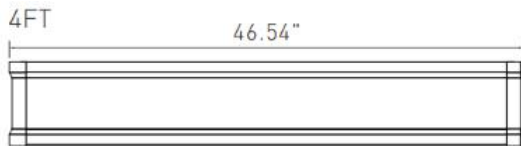

Vextra Pendant - Vertical

QIP12471 48.00 in | Vextra

JOB NAME:
TYPE:
NOTES:

DESCRIPTION

4 FOOT PENDANT

Our Vextra pendant delivers a refined architectural presence with balanced illumination for modern interiors. Featuring a slim, open-frame design with uniform light distribution, this fixture provides both visual comfort and contemporary style for offices, conferences rooms, and collaborative spaces. Precision optics ensure glare control while maintaining high efficiency and a crisp, floating appearance.

DIMENSIONS

4FT | N/A

Mounting Weight: Consult Factory.

CONFIGURATOR

To configure your spec sheet online, go to www.spilighting.com/QIP12471. Not all options are available in all configurations; consult factory for details.